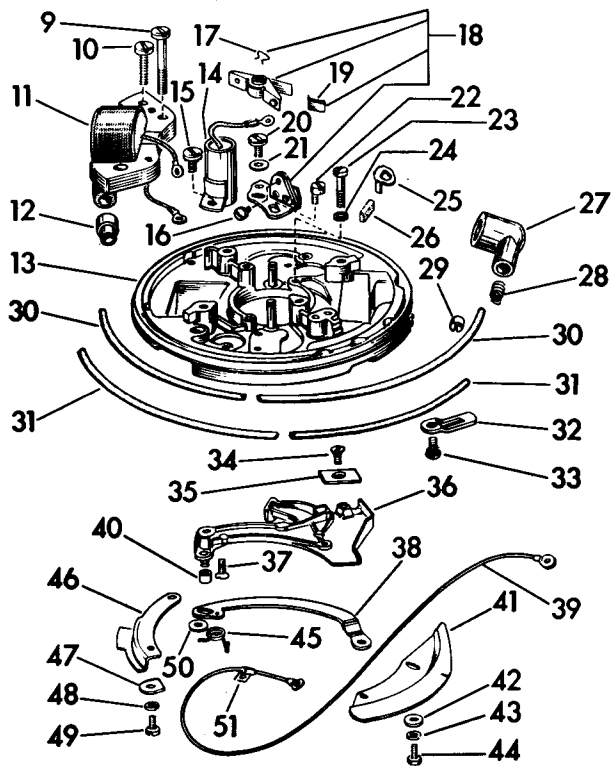

MODEL RJE-RJEL-19 AND 19M MAGNETO GROUP

ITEM NO.	PART NO.	NAME OF PART	QTY. PER MOTOR
1	302468	Screw	3
2	71-1331	Nut	1
3	202111	Ratchet	1
4	510297	Screw	2
5	510296	Cover	1
6	303698	Screw	8
	580233	Flywheel & Cover Assembly	
7	580229	Flywheel & Ring Gear Assembly Complete	1
8	203486	Ring Gear	1
9	510286	Screw	2
10	510195	Screw	4
11	580197	Coil & Lamination Assembly	2
12	510289	Grommet	2
	580211	Armature Plate Sleeve & Post Assembly	1
13	580235	Armature Plate Assembly Complete	1
14	510173	Condenser	2
15	510193	Screw	6
16	510194	Screw	2
17	71-1052	Clip	2
18	580148	Breaker Assembly	2
19	510204	Clip	2
20	510278	Screw	2
21	510208	Bow Washer	2
22	510185	Eccentric Screw	2
23	510192	Screw	2
24	3-28	Lockwasher	2
25	510188	Oiler Clip	1
26	510189	Oiler Wick	1
27	510232	Cover	1
28	510231	Terminal	2

ITEM NO.	PART NO.	NAME OF PART	QTY. PER MOTOR
29	71-1239	Marker - High Tension Lead - Upper	1
	510203	High Tension Lead - Upper	1
30	580135	High Tension Lead Assembly Upper	1
	510210	High Tension Lead - Lower	1
31	580146	High Tension Lead Assembly - Lower	1
32	510190	Clamp	1
33	510193	Screw	6
34	302751	Screw	1
35	303741	Clamp	1
36	376902	Anchor & Pin Assembly	2
37	302104	Screw	9
38	394219	Link	1
39	580234	Lead Assembly - Cutout	1
40	304352	Sleeve	1
41	304227	Throttle Cam (Model RJE-19)	1
41	305455	Throttle Cam (Model RJE-19M)	1
42	71-1531	Washer	3
43	71-1487	Lockwasher	5
44	304441	Screw	2
45	304656	Spring	1
46	304591	Stop	1
47	200932	Clamp	1
48	71-1487	Lockwasher	5
49	302812	Screw	1
50	85-54	Washer	1
51	510267	Bracket	1

ORDER ALL PARTS FROM YOUR JOHNSON SEA-HORSE DEALER
5