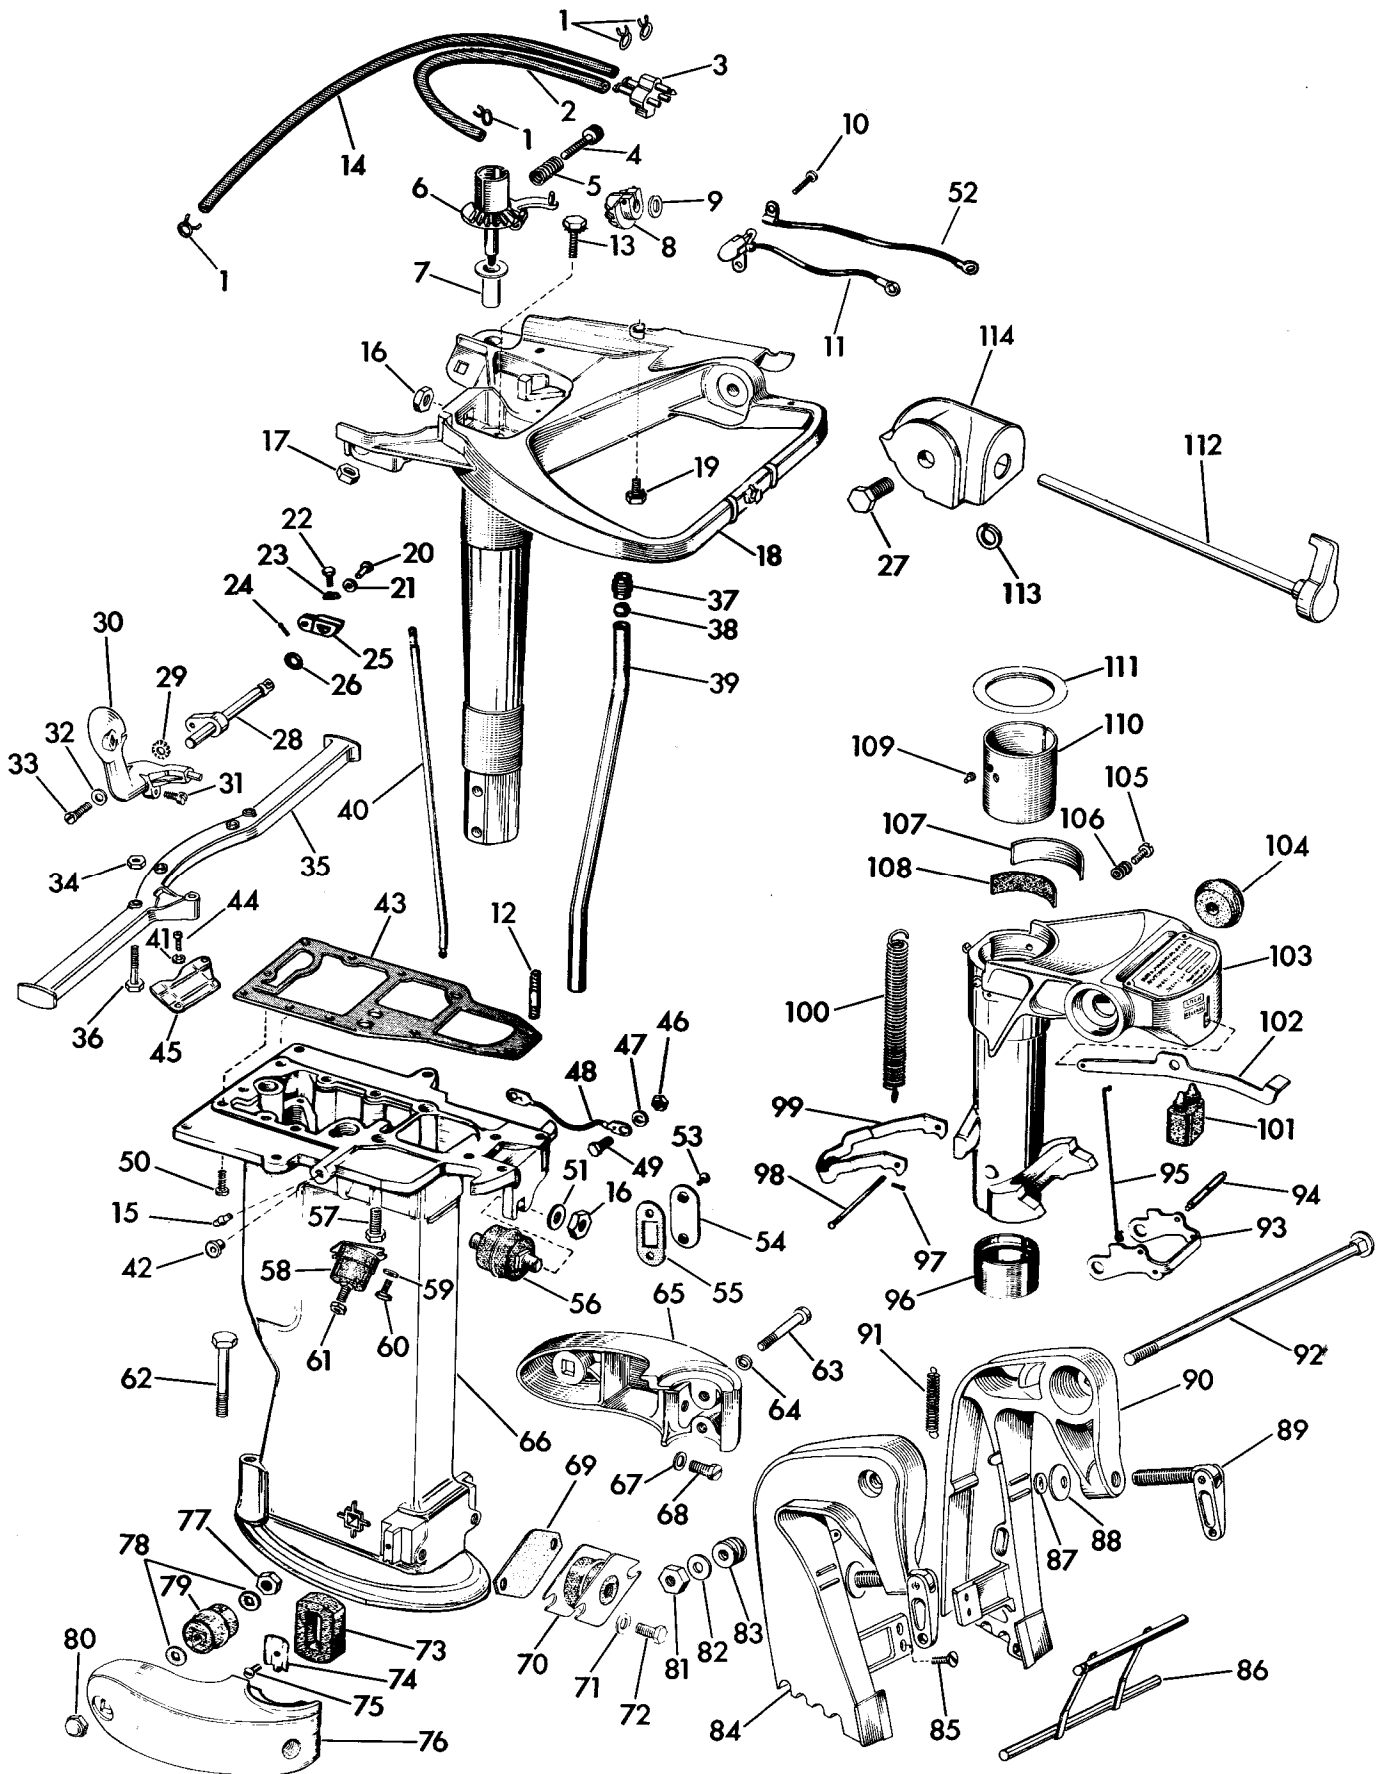

SPECIFY MODEL AND SERIAL NUMBER OF MOTOR WHEN ORDERING PARTS
14

**MODEL
RJE-RJEL-19
AND 19M**

**LOWER UNIT
GROUP**

ITEM NO.	PART NO.	NAME OF PART	QTY. PER MOTOR
1	302647	Clamp	8
2	304029	Hose-Fuel Conn. to Manifold	1
3	375788	Fuel Connector	1
4	304573	Screw	1
5	304865	Spring	1
6	304814	Gear	1
7	303854	Bushing	1
8	303142	Pinion	1
9	303107	Washer	1
10	303951	Screw	1
11	376867	Mercury Switch Assembly	1
12	304517	Stud	2
13	304151	Screw	4
14	303111	Hose-Fuel Conn. to Filter	1
15	304827	Grease Fitting	1
16	303912	Nut	2
17	303889	Nut	2
18	376912	Steering Bracket, Pilot Shaft & Dowel Pin Assembly	1
19	303311	Screw	1
20	304377	Pin	1
21	304380	Bow Washer	1
22	303722	Screw	1
23	303721	Clip	1
24	15-268	Cotter Pin	2
25	304379	Lever	1
26	303191	O-Ring	1
27	130538	Screw	1
28	376878	Bracket & Shaft Assembly	1
29	51-137	Lockwasher	4
30	375766	Shift Lever	1
31	300258	Screw	2
32	21-165	Washer	1
33	300646	Screw	11
34	15-254	Nut	2
35	376970	Carrying Handle	1
36	304392	Screw	3
*37	302894	Gland Nut	1
*38	7-170	Gland	1
*39	304680	Water Tube	1
†39	377060	Water Tube & Bushing Assy.	1
40	303870	Shift Rod - Upper	1
41	304454	Lockwasher	2
42	304791	Bushing	1
43	304545	Gasket	1
44	304012	Screw	2
45	304875	Plate	1
46	13-82	Nut	1
47	301827	Washer	2
48	376349	Ground Lead Assembly	1
49	304077	Screw	1
50	132679	Screw	9
51	303913	Washer	2
52	376960	Ground Wire Assembly	1
53	302509	Screw	4
54	303862	Cover Plate	1
55	304023	Gasket	1
56	303882	Rubber Mount	1
57	303782	Screw	2
58	303879	Rubber Mount	2
59	303887	Washer	4
60	39-176	Screw	8
61	303889	Nut	2
62	302871	Screw	1
63	304452	Screw	2

ITEM NO.	PART NO.	NAME OF PART	QTY. PER MOTOR
64	302865	Lockwasher	2
65	304446	Housing - Lower Mount - Port	1
66	377061	Exhaust Housing, Water Tube and Stud Assy.	1
67	303886	Washer	6
68	303883	Screw	2
69	304169	Gasket	1
70	303881	Rubber Mount	1
71	303886	Washer	6
72	303888	Screw	2
73	303918	Bumper	2
74	303961	Retainer	2
75	303393	Screw	2
76	304447	Housing - Lower Mount - Starboard	1
77	303890	Acorn Nut	2
78	304168	Gasket	4
79	303880	Rubber Mount	2
80	303890	Acorn Nut	2
81	17-182	Nut	1
82	25-196	Washer	1
83	302051	Spring	1
84	376439	Stern Bracket & Clampscrew Assembly - Star	1
85	11-185	Screw	2
86	376303	Lever	1
87	302420	Retainer	2
88	41-48	Swivel Plate	2
89	375747	Clampscrew & Handle Assembly	2
90	376438	Stern Bracket & Clampscrew Assembly - Port	1
91	302736	Spring	1
92	302643	Bolt	1
93	303953	Link	1
94	303956	Shaft	1
95	303957	Link	1
96	303868	Liner	1
97	15-268	Cotter Pin	3
98	303955	Rod	1
99	303954	Locking Lever	1
100	303971	Spring	1
101	303933	Bumper	1
102	303863	Arm	1
103	303885	Swivel Bracket	1
104	302637	Conical Washer	2
105	41-178	Screw	1
106	551113	Spring	1
107	303928	Plate	1
108	303929	Spacer	1
109	303696	Pin	1
110	303936	Liner	1
111	303867	Thrust Washer	1
112	376903	Knob & Shaft Assembly	1
113	303807	Lockwasher	1
114	304362	Cover	1
MODEL RJEL-19 AND 19M PARTS THAT DIFFER FROM MODEL RJE-19 AND 19M			
62	304135	Screw (RJEL)	

See Page 17 for additional Model RJEL-19 and 19M parts

- *Model RJE-19 motors mfd. prior to serial #1539399.
- *Model RJEL-19 motors mfd. prior to serial #1574369.
- †Model RJE-19 and 19M motors serial #1539399 and up.
- †Model RJEL-19 and 19M motors serial #1574369 and up.

ORDER ALL PARTS FROM YOUR JOHNSON SEA-HORSE DEALER