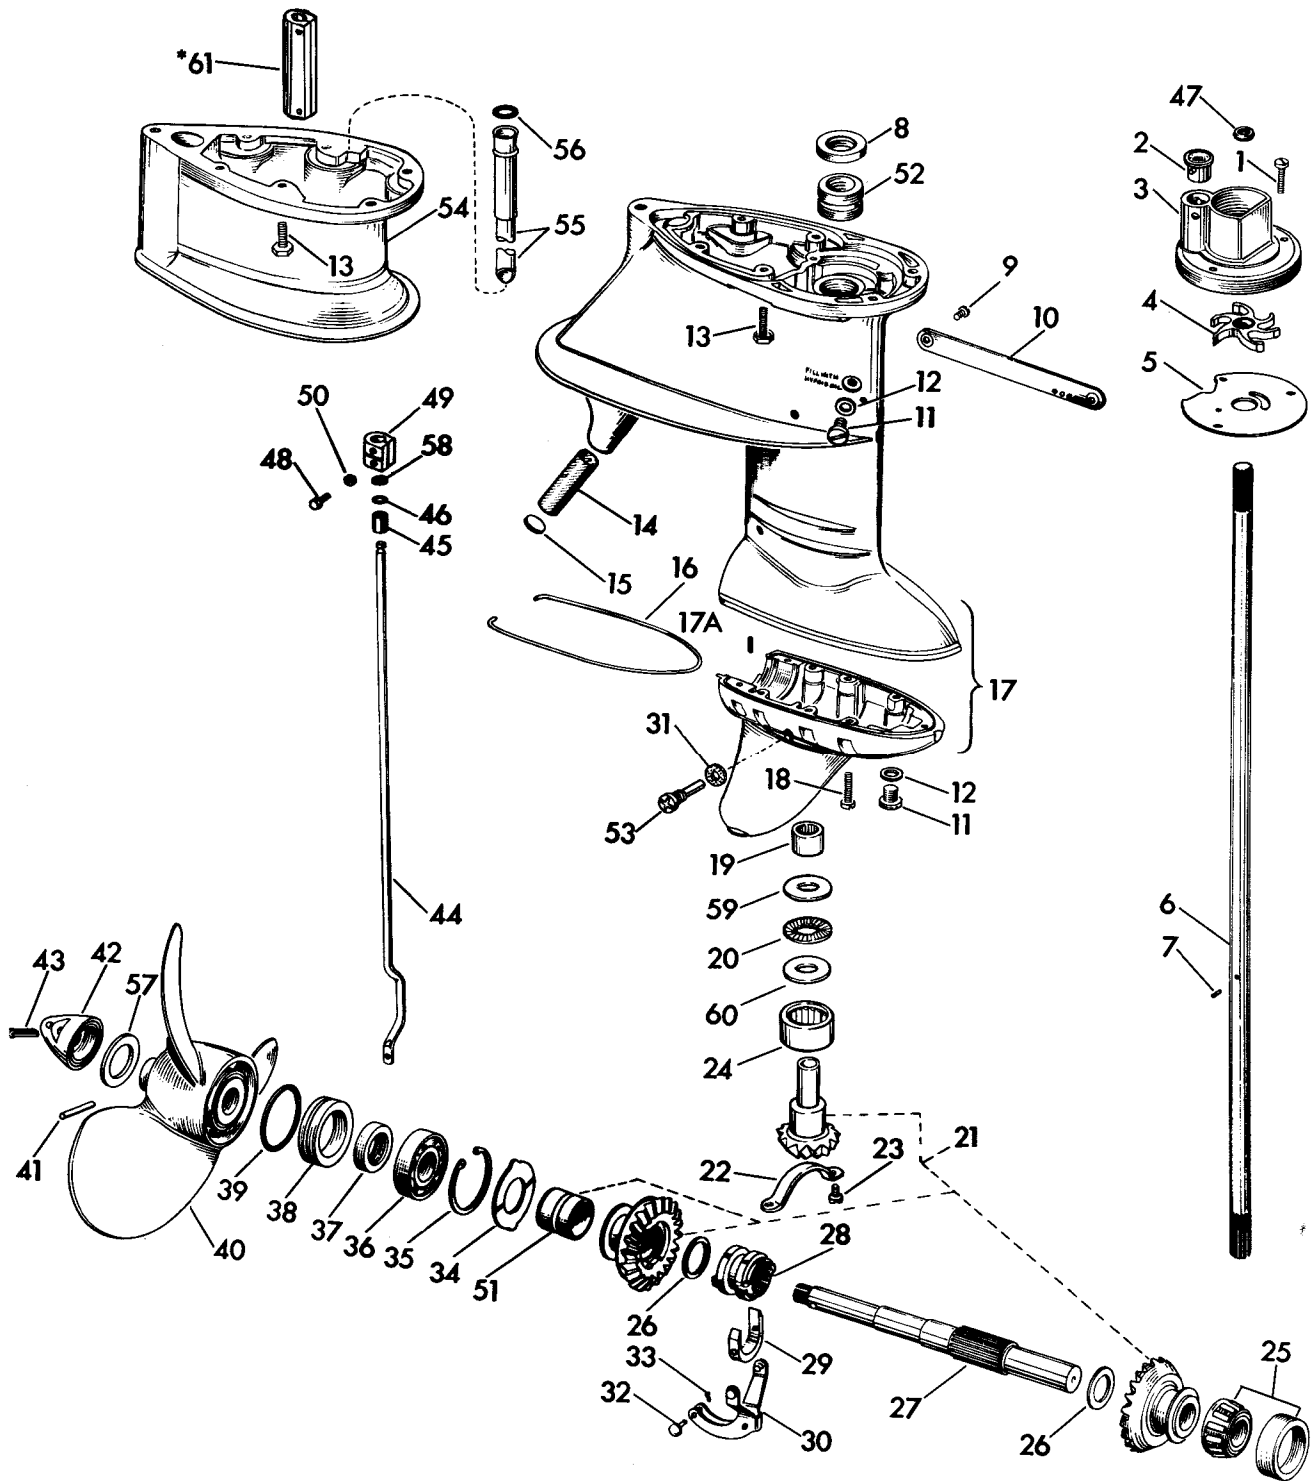

SPECIFY MODEL AND SERIAL NUMBER OF MOTOR WHEN ORDERING PARTS
16

MODEL
RJE-RJEL-19
AND 19M

GEAR CASE
GROUP

ITEM NO.	PART NO.	NAME OF PART	QTY. PER MOTOR
1	302677	Screw	3
2	304026	Grommet	1
3	303831	Impeller Housing	1
4	375808	Impeller	1
5	303866	Plate	1
6	304933	Driveshaft	1
7	300771	Pin	1
8	302545	Oil Retainer	1
9	302509	Screw	2
10	302616	Cover	1
11	27-283	Screw	2
12	27-284	Gasket	2
13	302510	Screw	6
14	302521	Screen	1
15	300077	Plug	1
16	302604	Seal	1
17	376877	Gearcase & Bearing	1
17A	300611	Dowel Pin	1
18	304070	Screw	9
19	376856	Pinion Bearing - Upper	1
20	376857	Pinion Thrust Bearing	1
21	376996	Gears & Pinion Assembly	1
22	302552	Support	1
23	303737	Screw	2
24	376858	Pinion Bearing - Lower	1
25	375761	Roller Bearing	1
26	302565	Thrust Washer	2
27	302522	Propeller Shaft	1
28	375783	Shifter Clutch Dog	1
29	302650	Cradle	1
30	375787	Shifter Lever and Pin	1
31	304083	Washer	1
32	302504	Pin	1

ITEM NO.	PART NO.	NAME OF PART	QTY. PER MOTOR
33	15-268	Cotter Pin	3
34	302743	Thrust Washer	1
35	302528	Retaining Ring	1
36	20-52	Ball Bearing	1
37	302564	Oil Retainer	1
38	303050	Housing	1
39	302588	O-Ring	1
40	376917	Propeller	1
41	304575	Drive Pin	1
42	376731	Propeller Nut	1
43	19-84	Cotter Pin	3
44	303869	Shift Rod - Lower	1
45	304765	Bushing	1
46	301877	O-Ring	1
47	303059	O-Ring	1
48	304024	Screw	2
49	303794	Connector	1
50	301551	Lockwasher	2
51	303690	Bushing	1
52	304084	Bushing	1
53	303358	Pivot Pin	1
57	304576	Thrust Washer	1
58	304764	Gasket	1
59	304795	Thrust Washer - Upper	1
60	304796	Thrust Washer - Lower	1
MODEL RJEL-19 AND 19M PARTS THAT DIFFER FROM MODEL RJE-19 AND 19M			
6	304950	Driveshaft (RJEL)	1
13	302510	Screw (RJEL)	6
44	304034	Shift Rod - Lower (RJEL)	1
54	304030	Extension (RJEL)	1
55	304175	Adapter (RJEL)	1
56	304174	Adapter O-Ring (RJEL)	1
*61	304081	Connector- RJEL Conversion	1

*Service conversion Model RJE to RJEL use long connector item #61 parts #304081 and all Model RJEL parts that differ from Model RJE less shift rod #304034.

ORDER ALL PARTS FROM YOUR JOHNSON SEA-HORSE DEALER