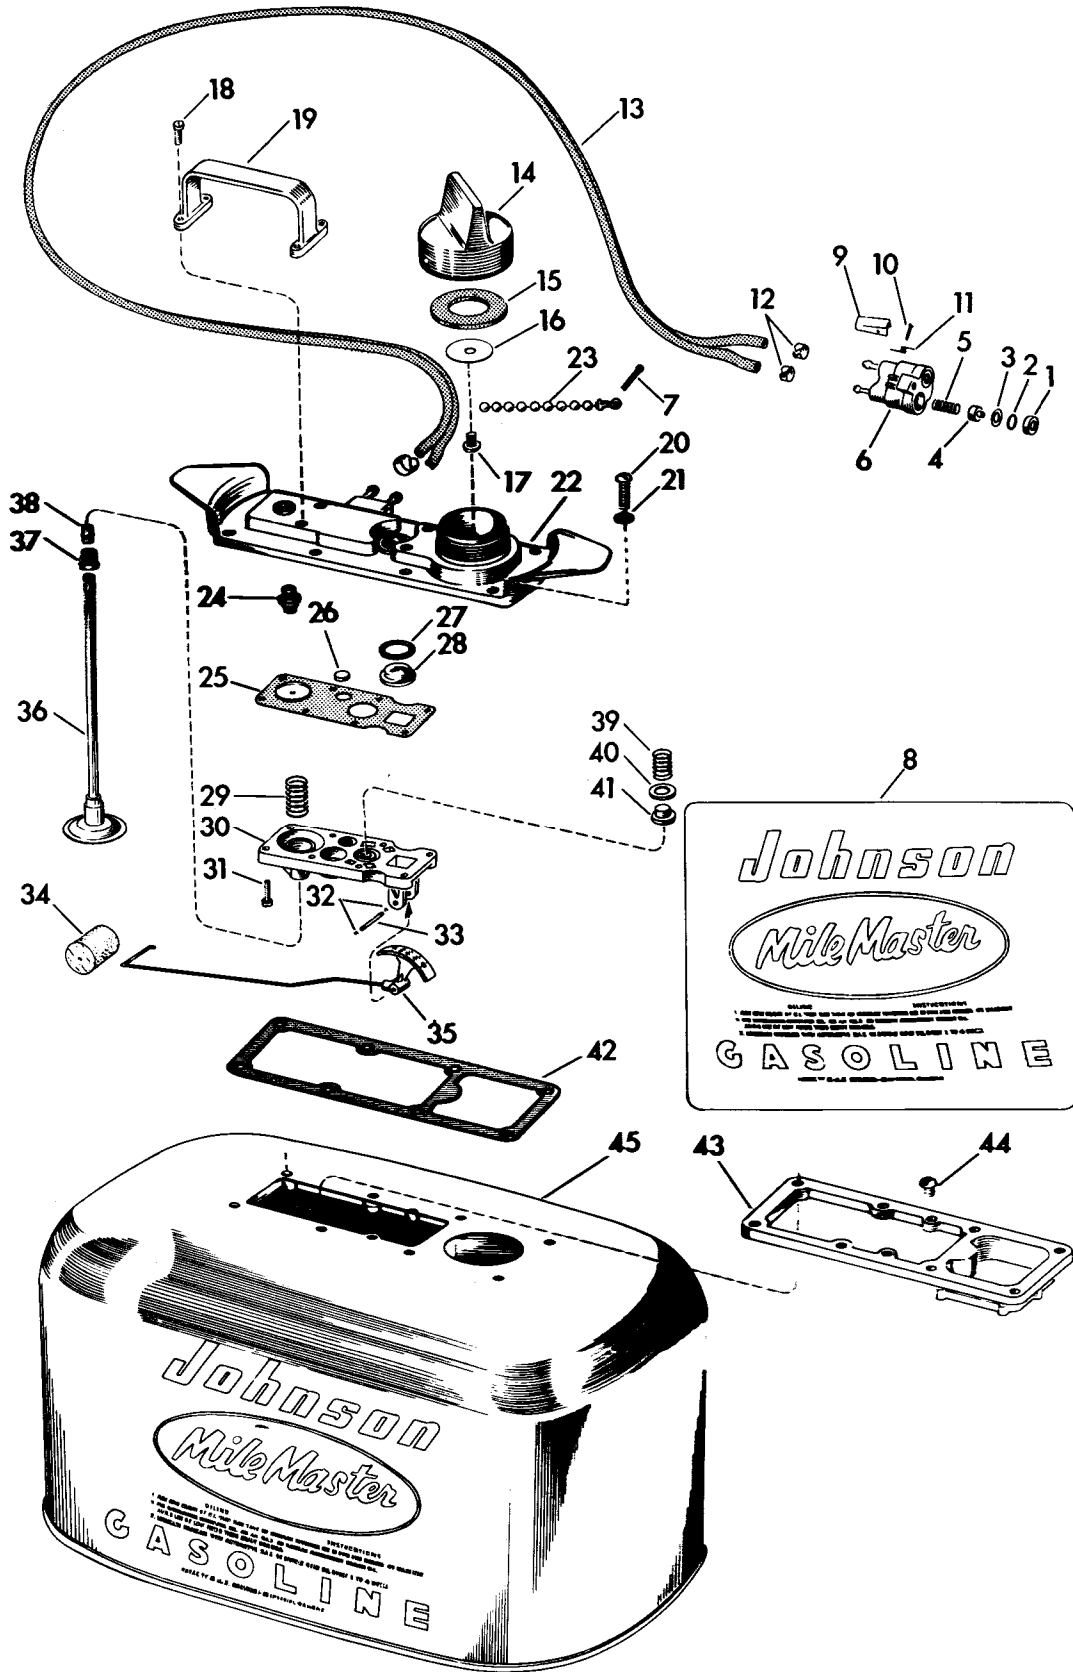

SPECIFY MODEL AND SERIAL NUMBER OF MOTOR WHEN ORDERING PARTS
18

MODEL
RJE-RJEL-19
AND 19M

FUEL TANK
GROUP

ITEM NO.	PART NO.	NAME OF PART	QTY. PER MOTOR
1	301828	Retainer	2
2	301824	O-Ring	2
3	301827	Washer	2
4	301826	Valve	2
5	301825	Spring	2
6	375587	Fuel Connector Assembly	1
7	15-213	Cotter Pin	1
8	304996	Transfer - Fuel Tank	1
9	301830	Lock	1
10	301832	Rivet	1
11	301829	Spring	1
12	301822	Hose Clamp	4
13	301821	Hose	1
14	375817	Filler Cap Assembly	1
15	301835	Gasket	1
16	302560	Plate	1
17	301837	Screw	1
18	13-558	Screw	14
19	302570	Handle	1
20	304137	Screw	8
21	301814	Gasket	8
22	376988	Housing, Push Button and Diaphragm Assembly	1
23	301838	Chain	1
24	304976	Push Button	1
25	376987	Diaphragm Assembly	1
26	301802	Disc Valve	1
27	302571	Seal	1
28	302568	Glass	1
29	301803	Spring	1
30	302555	Housing	1
31	13-558	Screw	14
32	302654	Snap Ring	2
33	302653	Pin	1
34	302559	Float	1
35	375778	Indicator Assembly	1
36	375846	Foot Valve Assembly	1
37	132691	Nut	1
38	13-304	Gland	1
39	302135	Spring	1
40	302137	Washer	1
41	302136	Valve	1
42	302557	Gasket	1
43	305356	Support	1
44	53-85	Screw	2
45	{ 375774	Fuel Tank (Only)	1
	{ 376990	Fuel Tank Assembly Complete	1

NOTE

Mile Master Tank Gasket Set
Part No. 376455

ORDER ALL PARTS FROM YOUR JOHNSON SEA-HORSE DEALER