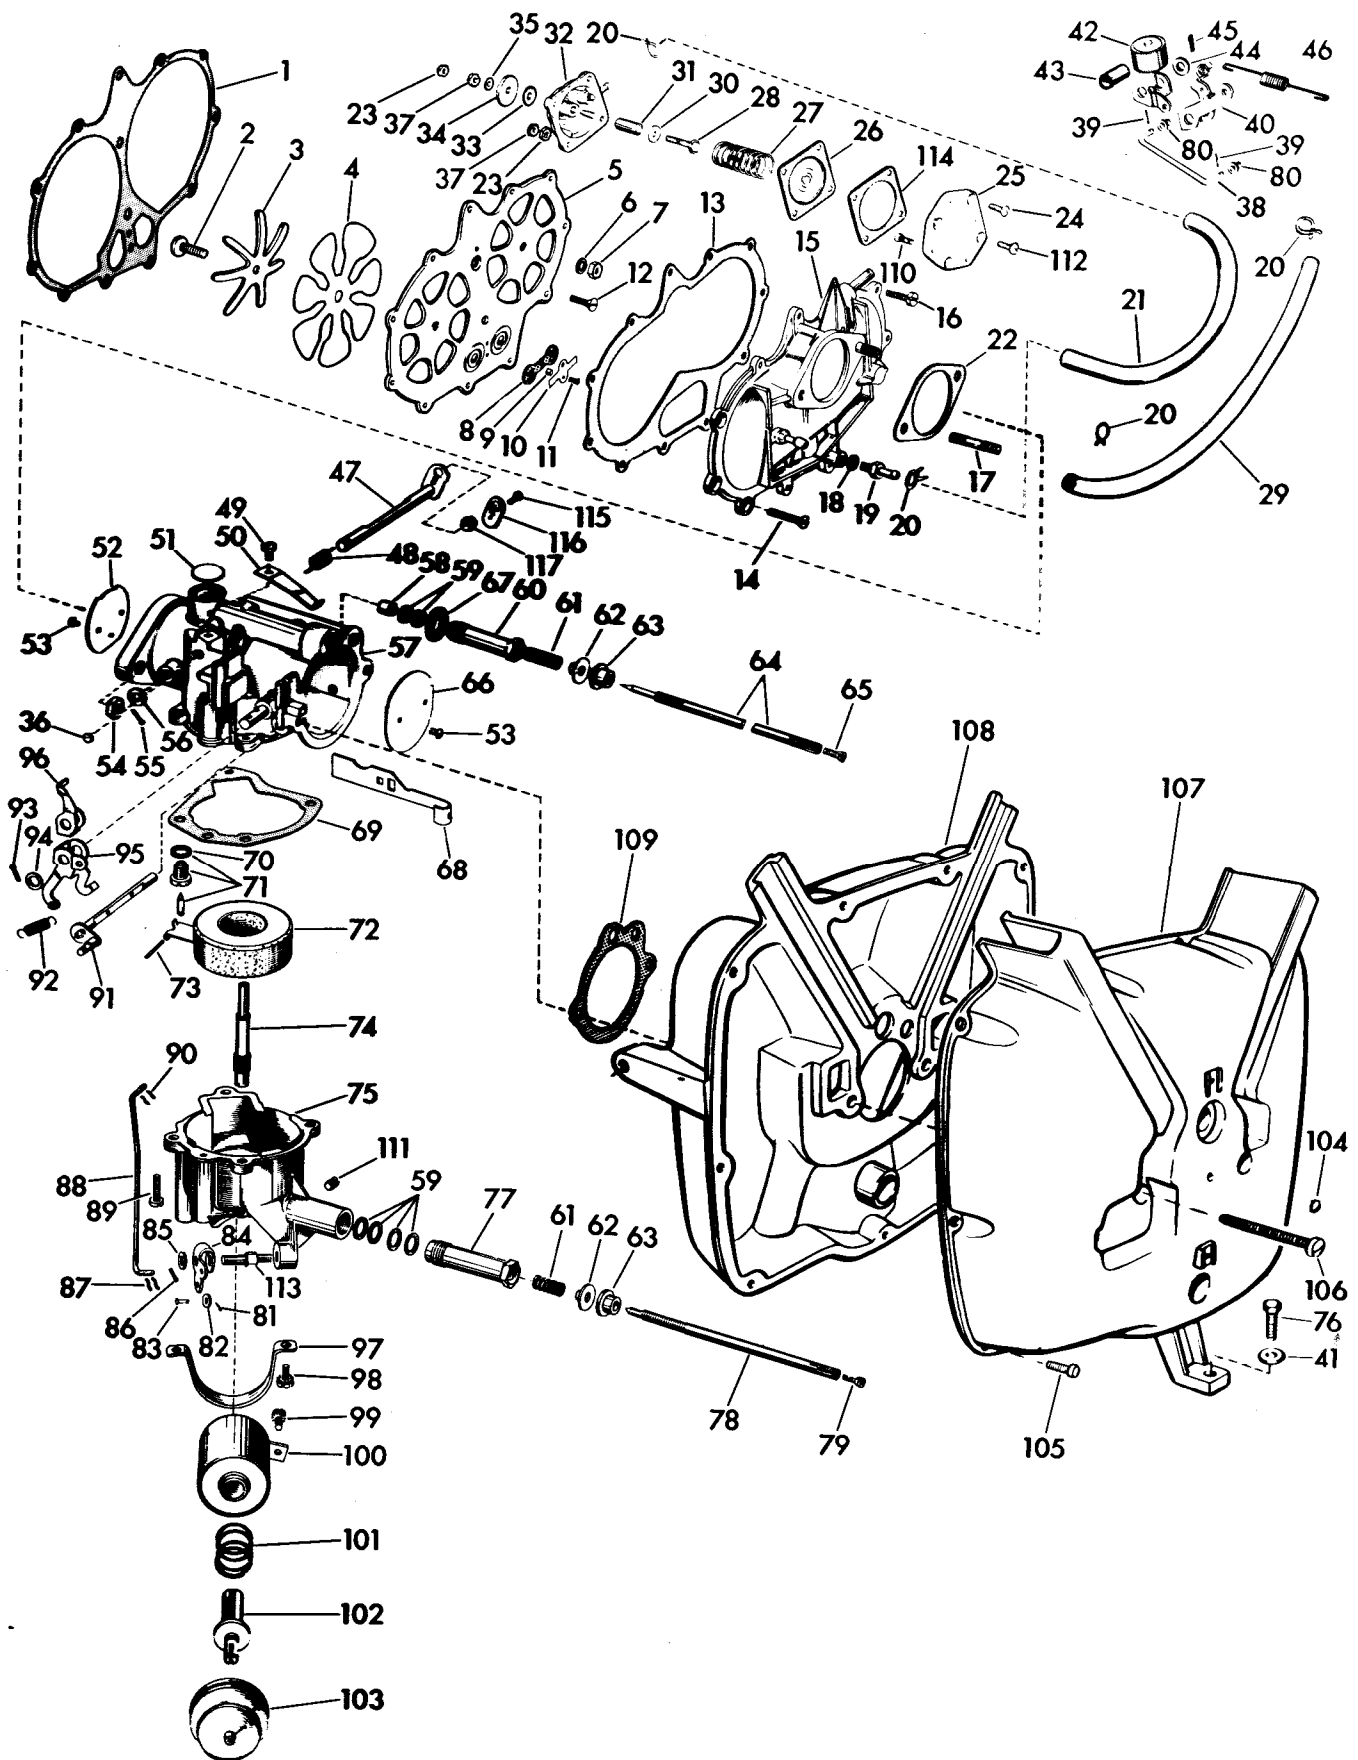

SPECIFY MODEL AND SERIAL NUMBER OF MOTOR WHEN ORDERING PARTS
12

**MODEL
RJE-RJEL-19
AND 19M**

**CARBURETOR
GROUP**

ITEM NO.	PART NO.	NAME OF PART	QTY. PER MOTOR
1	304262	Gasket	1
2	301858	Screw	2
3	304709	Leaf Stop	2
4	304708	Leaf Valve	2
	304710	Leaf Plate	1
5	376832	Leaf Plate Assembly	1
6	71-1487	Lockwasher	5
7	85-64	Nut	3
8	302042	Check Valve	1
9	302046	Spacer	2
10	302048	Spring	1
11	19-191	Screw	2
12	302104	Screw	9
13	304261	Gasket	1
14	200399	Screw	2
15	376901	Intake Manifold & Stud Assy.	1
16	304888	Screw	11
17	302822	Stud	2
18	301819	Washer	1
19	301820	Nipple	1
20	302647	Clamp	8
21	304855	Hose-Cutout Switch to Manifold	1
22	302598	Gasket	1
23	130450	Nut	2
24	304852	Screw	3
25	304851	Mounting Adapter	1
26	376881	Diaphragm & Plate Assy.	1
27	304499	Spring	1
28	304853	Screw	1
29	303644	Hose-Filter to Carburetor	2
30	304183	Washer	2
31	303893	Tubing	1
	376918	Body & Nipple	1
32	376919	Cutout Switch Assembly	1
33	304183	Washer	2
34	303723	Washer	1
35	71-1531	Washer	3
36	303962	Core Plug	1
37	304854	Nut	3
38	304208	Link (Model RJE-19)	1
38	305454	Link (Model RJE-19M)	1
39	41-110	Pin	8
40	376478	Throttle Lever	1
41	43-302	Washer	1
42	376477	Cam Follower	1
43	303310	Spacer	1
44	301827	Washer	2
45	41-163	Cotter Pin	7
46	303296	Spring	1
47	376476	Throttle Shaft & Arm Assy. (Model RJE-19)	1
47	377222	Throttle Shaft & Arm Assy. (Model RJE-19M)	1
48	302696	Spring	1
49	43-156	Screw	1
50	302722	Spring	1
51	19-51	Core Plug	1
52	304056	Throttle Valve	1
53	303760	Screw	4
54	7-46	Nut	4
55	41-163	Cotter Pin	6
56	85-54	Washer	3
	377224	Carburetor Body, Plug, Throttle Valve & Link Assy	1
57	377312	Carburetor Solenoid & Link Assembly Complete	1

ITEM NO.	PART NO.	NAME OF PART	QTY. PER MOTOR
57	377223	Carburetor Assembly less Solenoid	1
58	303939	Bushing	1
59	43-123	Packing	6
60	304772	Nut - Slow Speed Needle Valve	1
61	305019	Spring	2
62	305018	Washer	2
63	303535	Grommet	2
64	303966	Needle Valve - Slow Speed	1
65	551517	Screw	2
66	302674	Choke Valve	1
67	203355	Washer	1
68	303964	Choke Rod	1
69	303750	Gasket	1
70	301996	Gasket	1
71	375798	Float Valve, Seat and Gasket Assembly	1
72	375792	Float & Arm Assembly	1
73	302661	Hinge Pin	1
74	304601	Nozzle	1
75	304031	Float Chamber	1
76	300630	Screw	1
77	305020	Nut - High Speed Needle Valve	1
78	304600	Needle Valve - High Speed	1
79	551517	Screw	2
80	304216	Bushing	2
81	301912	Cotter Pin	1
82	71-1447	Washer	3
83	303738	Pin	1
84	303747	Lever	1
85	85-54	Washer	3
86	41-163	Cotter Pin	6
87	41-110	Pin	10
88	303734	Link	1
89	13-558	Screw	24
90	41-110	Pin	10
91	376256	Choke Shaft, Arm & Pin Assembly	1
92	305011	Spring	1
93	41-163	Cotter Pin	6
94	85-54	Washer	3
95	376255	Bellcrank & Pin Assy.	1
96	303749	Lever	1
97	303740	Yoke	1
98	303737	Screw	2
99	510193	Screw	6
100	376806	Solenoid Assembly	1
101	303745	Spring	1
102	376610	Solenoid Plunger Assy.	1
103	303792	Cover	1
104	203652	Button Plug	1
105	21-283	Screw	9
106	302434	Screw	2
107	304757	Air Silencer - Front	1
108	304758	Air Silencer - Rear	1
109	303988	Gasket	1
110	13-558	Screw	2
111	303041	Screw	1
112	131811	Screw	1
113	303739	Pivot Shaft	1
114	305002	Gasket	1
115	53-197	Screw (Model RJE-19M)	1
116	305457	Clamp (Model RJE-19M)	1
117	305456	Cam Bushing (Model RJE-19M)	1

ORDER ALL PARTS FROM YOUR JOHNSON SEA-HORSE DEALER