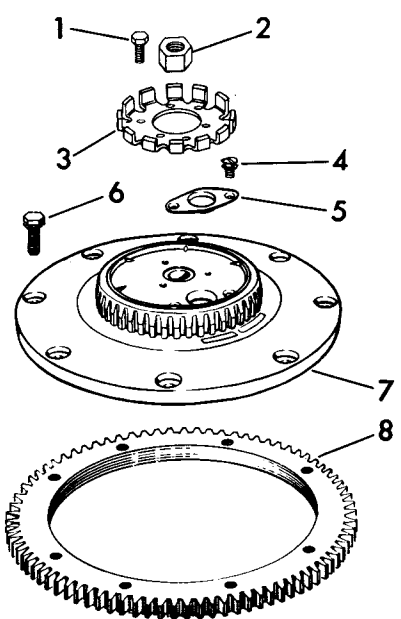

MODEL RJE-RJEL-19 AND 19M MAGNETO GROUP

ITEM NO.	PART NO.	NAME OF PART	QTY. PER MOTOR
1	302468	Screw	3
2	71-1331	Nut	1
3	202111	Ratchet	1
4	510297	Screw	2
5	510296	Cover	1
6	303698	Screw	8
	580233	Flywheel & Cover Assembly	
7	580229	Flywheel & Ring Gear Assembly Complete	1
8	203486	Ring Gear	1
9	510286	Screw	2
10	510195	Screw	4
11	580197	Coil & Lamination Assembly	2
12	510289	Grommet	2
	580211	Armature Plate Sleeve & Post Assembly	1
13	580235	Armature Plate Assembly Complete	1
14	510173	Condenser	2
15	510193	Screw	6
16	510194	Screw	2
17	71-1052	Clip	2
18	580148	Breaker Assembly	2
19	510204	Clip	2
20	510278	Screw	2
21	510208	Bow Washer	2
22	510185	Eccentric Screw	2
23	510192	Screw	2
24	3-28	Lockwasher	2
25	510188	Oiler Clip	1
26	510189	Oiler Wick	1
27	510232	Cover	1
28	510231	Terminal	2

ITEM NO.	PART NO.	NAME OF PART	QTY. PER MOTOR
29	71-1239	Marker - High Tension Lead - Upper	1
	510203	High Tension Lead - Upper	1
30	580135	High Tension Lead Assembly Upper	1
	510210	High Tension Lead - Lower	1
31	580146	High Tension Lead Assembly - Lower	1
32	510190	Clamp	1
33	510193	Screw	6
34	302751	Screw	1
35	303741	Clamp	1
36	376902	Anchor & Pin Assembly	2
37	302104	Screw	9
38	394219	Link	1
39	580234	Lead Assembly - Cutout	1
40	304352	Sleeve	1
41	304227	Throttle Cam (Model RJE-19)	1
41	305455	Throttle Cam (Model RJE-19M)	1
42	71-1531	Washer	3
43	71-1487	Lockwasher	5
44	304441	Screw	2
45	304656	Spring	1
46	304591	Stop	1
47	200932	Clamp	1
48	71-1487	Lockwasher	5
49	302812	Screw	1
50	85-54	Washer	1
51	510267	Bracket	1

ORDER ALL PARTS FROM YOUR JOHNSON SEA-HORSE DEALER
5