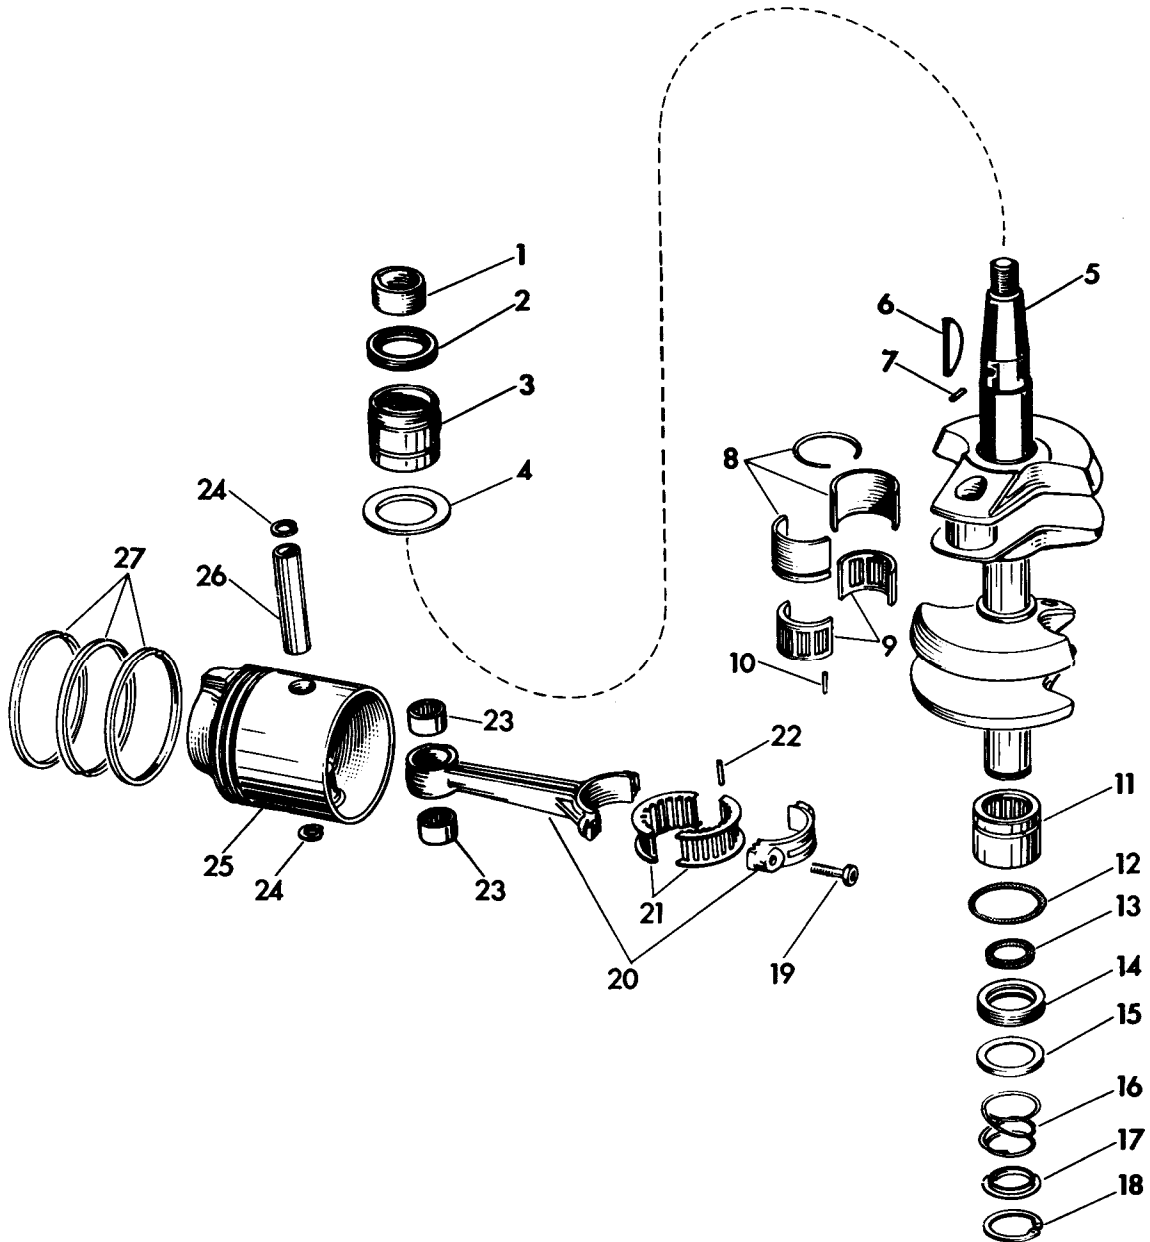

SPECIFY MODEL AND SERIAL NUMBER OF MOTOR WHEN ORDERING PARTS
6

MODEL
RJE-RJEL-19
AND 19M

**CRANKSHAFT
GROUP**

ITEM NO.	PART NO.	NAME OF PART	QTY. PER MOTOR
1	510169	Cam	1
2	303804	Seal	1
3	376433	Roller Bearing & Seal Assembly - Upper	1
4	304697	Thrust Washer	1
5	302530	Crankshaft	1
6	302602	Key	1
7	302578	Pin	1
8	302585	Split Sleeve	1
9	302755	Bearing Cage	2
10	302584	Needle Bearing	18
11	375763	Roller Bearing Assembly - Lower	1
12	302537	O-Ring	1
13	304098	Quad Ring	1
14	302538	Seal	1
15	302594	Retaining Washer	1
16	302539	Spring	1
17	303801	Retaining Washer	1
18	302536	Retaining Ring	1
19	202967	Screw	4
20	376566	Connecting Rod & Wrist Pin Bearings Assy.	2
21	302603	Retainer	2
22	302529	Needle Bearing	40
23	304322	Needle Bearing	4
24	302577	Spring Ring	4
25	376993	Piston, Dowel Pin & Retaining Ring	2
	376834	Piston & Connecting Rod Assembly with Rings	2
26	304713	Wrist Pin	2
27	304712	Piston Ring	6

ORDER ALL PARTS FROM YOUR JOHNSON SEA-HORSE DEALER