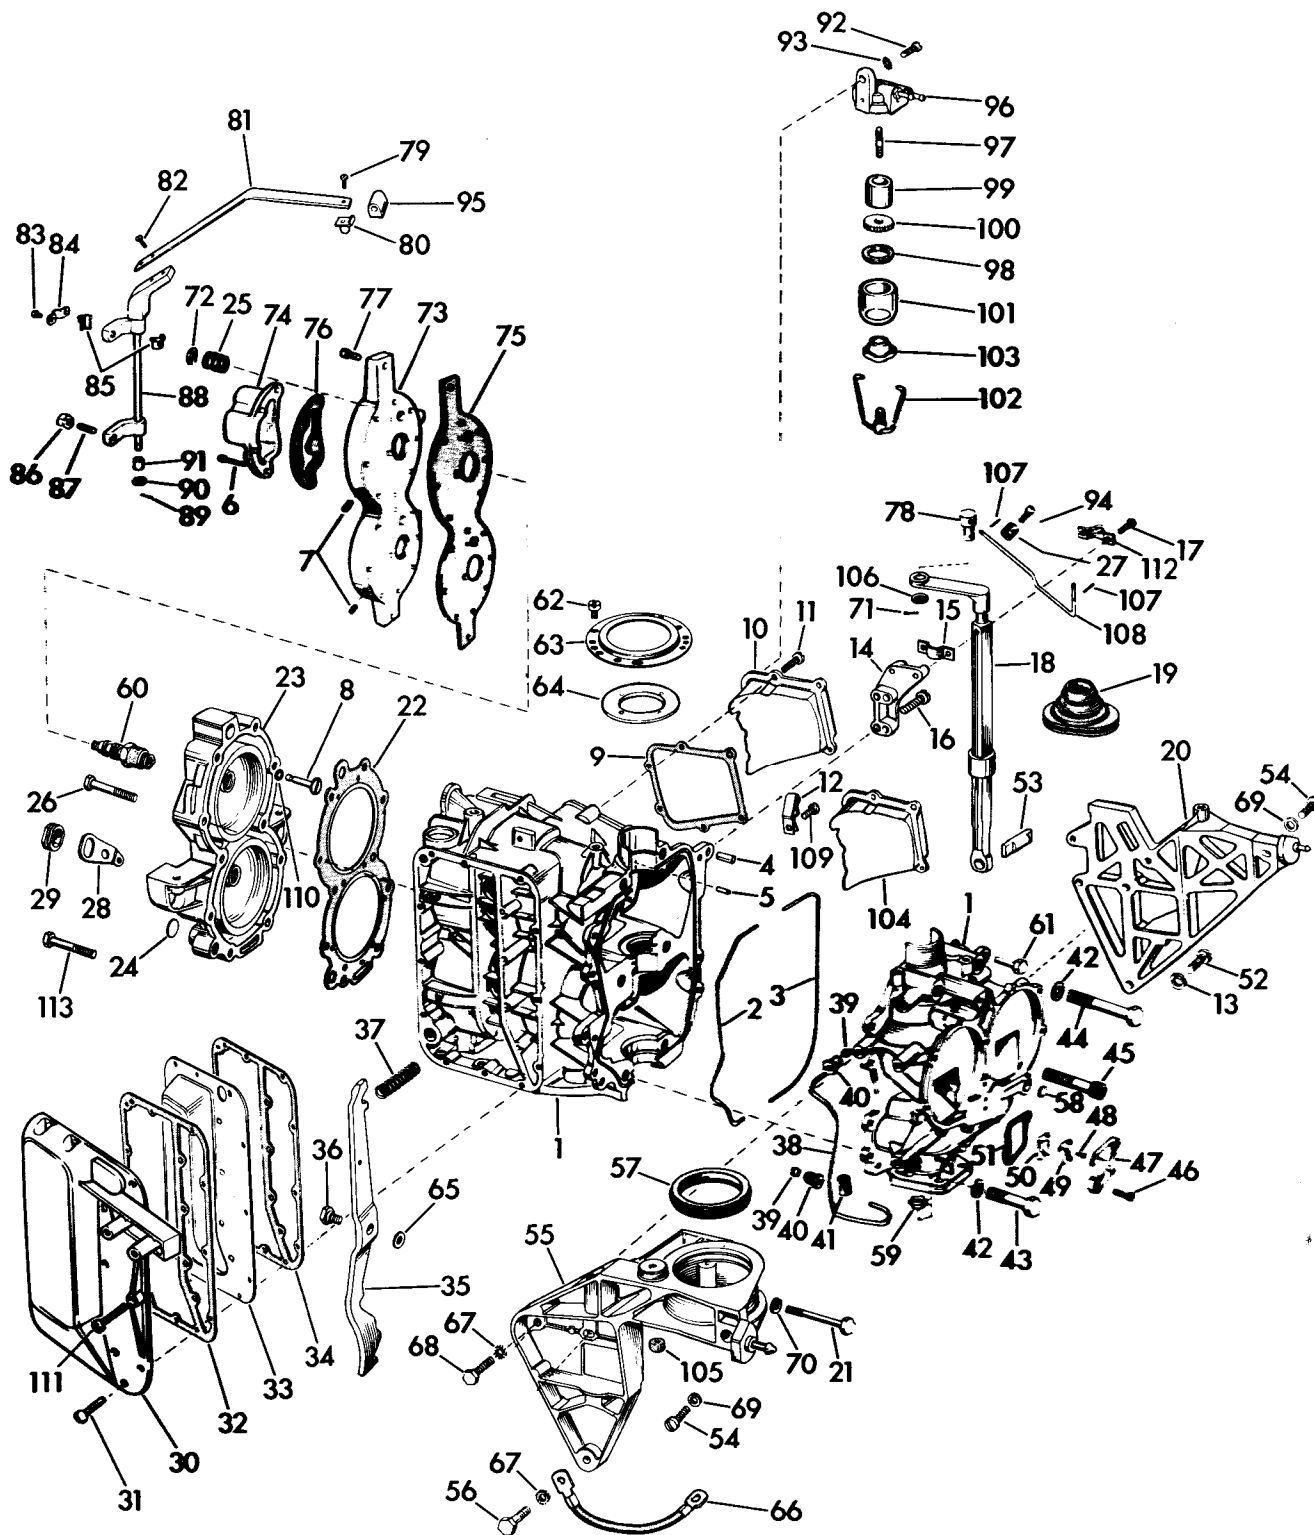

SPECIFY MODEL AND SERIAL NUMBER OF MOTOR WHEN ORDERING PARTS

**MODEL
RJE-RJEL-19
AND 19M**

**POWERHEAD
GROUP**

ITEM NO.	PART NO.	NAME OF PART	QTY. PER MOTOR
1	376854	Cylinder & Crankcase	1
2	302621	Seal - Starboard	1
3	302622	Seal - Port	1
4	300402	Tapered Pin	2
5	304178	Dowel	3
6	27-17	Screw	10
7	303245	Plug	2
8	377075	Valve & O-Ring	2
9	304784	Gasket	2
10	304775	Bypass Cover - Upper	1
11	304785	Screw	11
12	304790	Clamp	1
13	51-137	Lockwasher	3
14	304941	Bracket	1
15	303109	Bearing Clamp	2
16	25-238	Screw	2
17	302948	Screw	6
18	304198	Lever	1
19	304019	Grommet	1
20	376842	Bracket & Pin Assembly - Port	1
21	305006	Screw	1
22	304720	Gasket	1
23	376840	Cylinder Head	1
24	13-426	Core Plug - Lower	1
25	304705	Spring	2
26	305027	Screw	9
27	304222	Collar	1
28	304763	Anchor	1
29	300454	Grommet	1
30	377297	Cover & Screw Assy. - Outer	1
31	25-238	Screw	24
32	304762	Gasket	2
33	304761	Cover	1
34	304762	Gasket	2
35	303970	Shifter Lock	1
36	302592	Screw	1
37	302587	Spring	1
38	375862	Oil Line Assembly	1
39	11-61	Gland	2
40	41-105	Packing Nut	2
41	302811	Spacer	1
42	300343	Washer	4
43	302600	Screw	2
44	301431	Screw	2
45	302579	Screw	2
46	304888	Screw	12
47	302033	Cover	1
48	303761	Screw	2
49	304655	Plate	1
50	302031	Leaf Valve	1
51	302032	Gasket	1
52	21-358	Screw	3
53	304155	Pin	1
54	132679	Screw	9
55	376885	Bracket & Pin Assembly - Starboard	1
56	21-358	Screw	1
57	304789	Shock Absorber	1

ITEM NO.	PART NO.	NAME OF PART	QTY. PER MOTOR
58	300788	Expansion Plug	1
59	7-46	Nut	4
*60	200322	Spark Plug Champion J6J	2
*60	376290	Spark Plug Auto-Lite A3X	2
61	300646	Screw	11
62	304442	Screw	4
63	303278	Support	1
64	303277	Retaining Ring	1
65	304051	Washer	1
66	376961	Ground Cable Assembly	1
67	51-137	Lockwasher	4
68	300646	Screw	9
69	43-302	Washer	3
70	7-227	Lockwasher	3
71	303049	Cotter Pin	1
72	304706	Retainer	2
73	377111	Compression Release Cham- ber & Plug Assy. - Lower	1
74	304727	Compression Release Chamber - Upper	2
75	304724	Gasket	1
76	304726	Gasket	2
77	25-238	Screw	25
78	304226	Pivot Pin	1
79	304583	Screw	1
80	377064	Follower & Screw Assy.	1
81	304751	Arm	1
82	303737	Screw	2
83	303737	Screw	2
84	304755	Bracket	1
85	304749	Bushing - Upper	2
86	304753	Nut	2
87	304754	Screw	2
88	376853	Lever Assembly	1
89	300723	Cotter Pin	1
90	25-303	Washer	1
91	304750	Bushing - Lower	1
92	21-167	Screw	1
93	303480	Lockwasher	2
94	304221	Screw	1
95	304738	Guide	1
96	376836	Body and Nipple	1
97	376835	Fuel Filter Assembly	1
98	304522	Stud	1
99	302675	Gasket	1
99	302062	Filter	1
100	304523	Nut	1
101	303967	Bowl	1
102	376327	Yoke and Screw Assembly	1
103	375989	Thumb Nut and Swivel Cup	1
104	304768	Bypass Cover - Lower	1
105	304847	Seal	2
106	551953	Washer	2
107	41-110	Pin	8
108	304225	Rod	1
109	19-123	Screw	1
110	304598	O-Ring	2
111	130618	Screw	1
112	305609	Bearing Clamp	1
113	303782	Screw	1

*We recommend either
Champion or Auto-Lite
Spark Plugs

NOTE
Power Head Gasket Set (less Cyl. Head Gasket)
Part No. 377015

ORDER ALL PARTS FROM YOUR JOHNSON SEA-HORSE DEALER