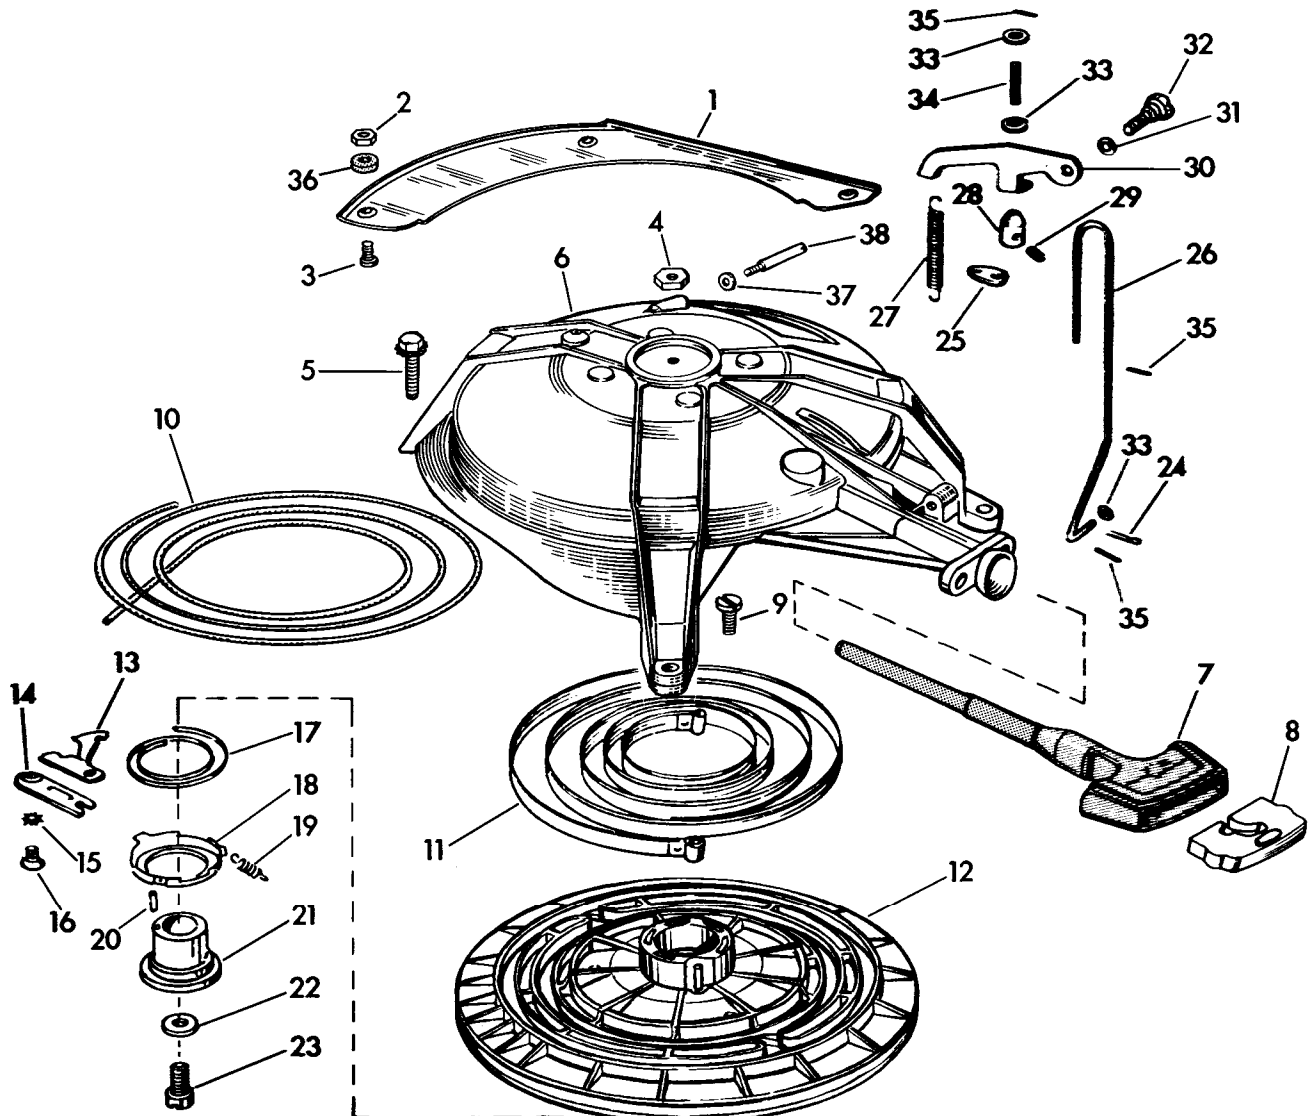

STARTER GROUP

MODEL RJE-RJEL-19 AND 19M

ITEM NO.	PART NO.	NAME OF PART	QTY. PER MOTOR
1	304770	Guard	1
2	304854	Nut	2
3	302104	Screw	3
4	302103	Nut	1
5	304994	Screw	1
6	376851	Starter Housing & Pin Assembly	1
	377012	Starter Assembly Complete	1
7	304501	Handle	1
8	304325	Anchor	1
9	303591	Screw	2
10	305000	Starter Rope	1
11	375836	Starter Spring	1
12	376848	Starter Pulley	1
13	202470	Starter Pawl	3
14	202317	Retainer	3
15	71-1026	Lockwasher	3
16	71-1106	Screw	1
17	302222	Friction Spring	1
18	202114	Equalizer Cup	1

ITEM NO.	PART NO.	NAME OF PART	QTY. PER MOTOR
19	202155	Spring	3
20	202156	Pin	1
21	276643	Spindle & Pin Assembly	1
22	202356	Washer	1
23	130530	Screw	1
24	53-409	Cotter Pin	3
25	303033	Anchor	1
26	304808	Rod	1
27	304224	Spring	1
28	303244	Collar	1
29	303245	Allen Screw	1
30	304807	Locking Lever	1
31	302473	Bow Washer	1
32	303247	Screw	1
33	71-1447	Washer	4
34	303051	Spring	1
35	41-110	Pin	8
36	304510	Washer	2
37	300803	Washer	1
38	304740	Shaft	1

SPECIFY MODEL AND SERIAL NUMBER OF MOTOR WHEN ORDERING PARTS