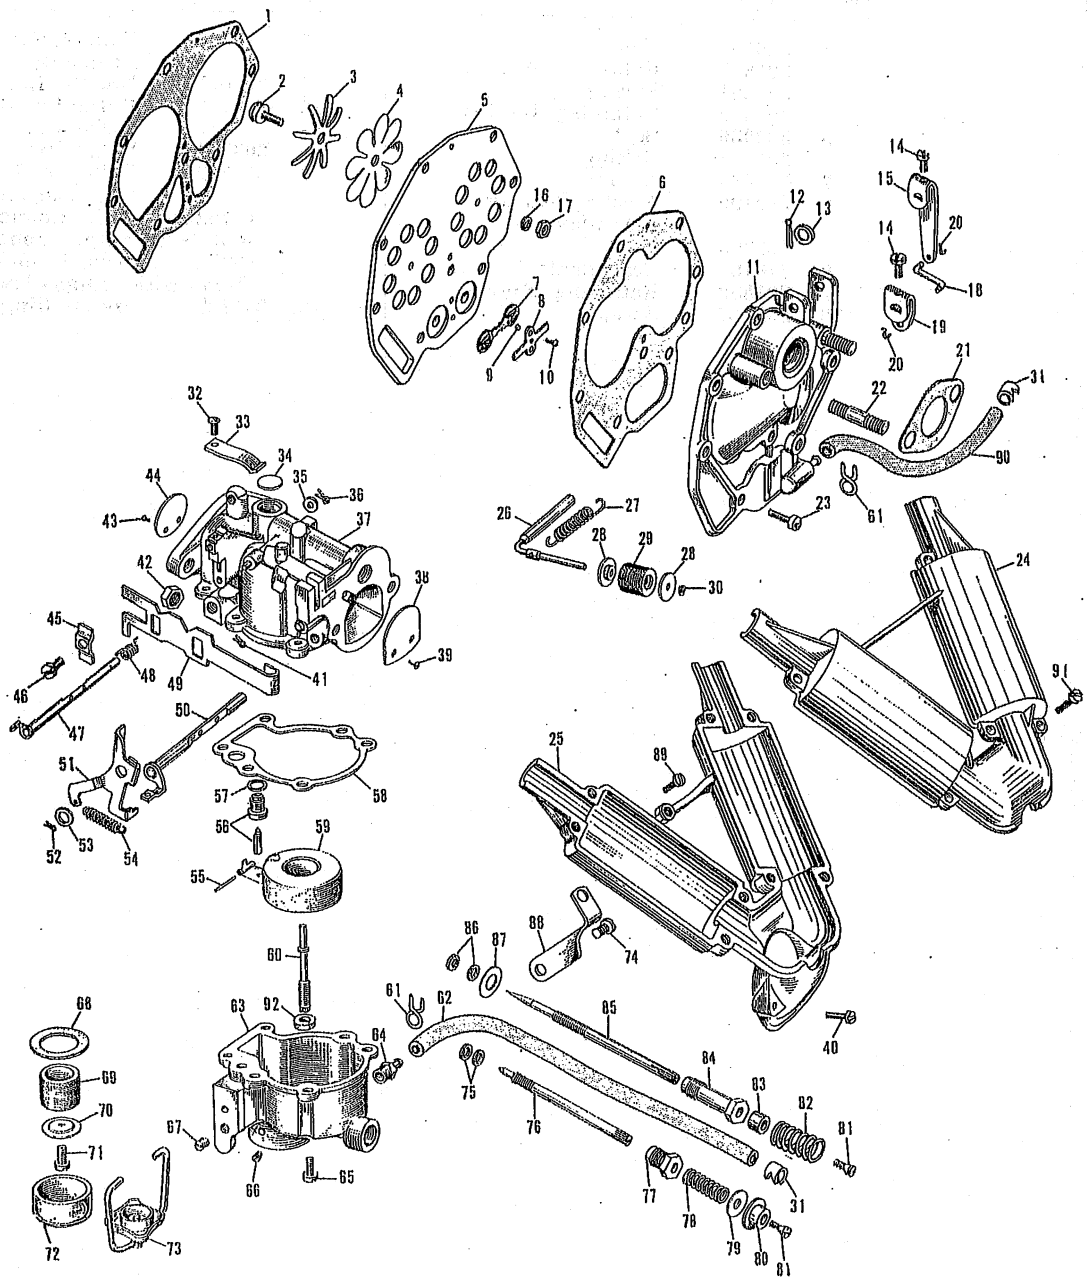

# CARBURETOR AND LEAF VALVE GROUP

PHOTO AND PART NUMBERS FOR  
CARBURETOR AND LEAF VALVE GROUP

Photo No.	Part No.	Name of Part	Photo No.	Part No.	Name of Part
1	303484	Gasket	47	376153	Throttle Shaft & Lever Assembly
2	301858	Screw	48	303765	Spring
3	302047	Leaf Stop	49	303143	Choke Rod
4	301965	Leaf	50	375993	Choke Shaft & Lever Assembly
5	303483	Leaf Plate	51	303144	Bellcrank
6	303486	Gasket	52	41-163	Cotter Pin
	(376260 Leaf Plate Assembly)		53	85-54	Washer
7	302042	Check Valve	54	302747	Spring
8	302048	Spring	55	300096	Hinge Pin
9	302046	Spacer	56	375985	Float Valve & Seat Assembly
10	19-191	Screw	57	301996	Gasket
11	376114	Manifold, Nipple and Stud Assembly	58	302994	Gasket
12	41-163	Cotter Pin	59	375919	Float & Float Arm Assembly
13	303048	Washer	60	303618	Nozzle
14	302346	Screw	61	302647	Clamp
15	303540	Arm	62	203286	Hose
16	71-1487	Lockwasher	63	303130	Float Chamber
17	85-64	Nut	64	303172	Nipple
18	303539	Link	65	71-1589	Screw
19	303491	Arm	66	303041	Screw
20	41-110	Pin	67	303125	Screw Plug
21	303531	Gasket	68	303122	Gasket
22	302822	Stud	69	303133	Filter Element
23	43-110	Screw	70	303134	Retainer
24	203352	Air Silencer-Upper Half	71	132509	Screw
25	277408	Air Silencer-Lower Half	72	303121	Filter Bowl
26	303541	Cam Follower	73	376231	Filter Yoke Assembly
27	203276	Spring	74	43-147	Screw
28	303279	Bushing	75	43-123	Packing
29	203362	Roller	76	303159	Needle Valve-High Speed
30	203363	Retainer	77	300179	Nut
31	301822	Clamp	78	303518	Spring
32	302430	Screw	79	202065	Washer
33	303132	Spring	80	303535	Grommet
34	202310	Expansion Plug	81	551517	Screw
35	303048	Washer	82	303548	Spring
36	303049	Cotter Pin	83	303532	Sleeve
37	376253	Carb. Body, Bellcrank Shaft & Plug Assembly	84	303291	Nut
	(376120 Carburetor Assembly Complete)		85	303946	Needle Valve-Slow Speed
38	303126	Choke Valve	86	43-123	Packing
39	303760	Screw	87	203355	Washer
40	132346	Screw	88	303544	Bracket
41	21-163	Cotter Pin	89	43-156	Screw
42	7-46	Nut	90	203287	Hose
43	303760	Screw	91	43-259	Screw
44	303495	Throttle Valve	92	302984	Gasket
45	303117	Bracket			
46	131249	Screw			