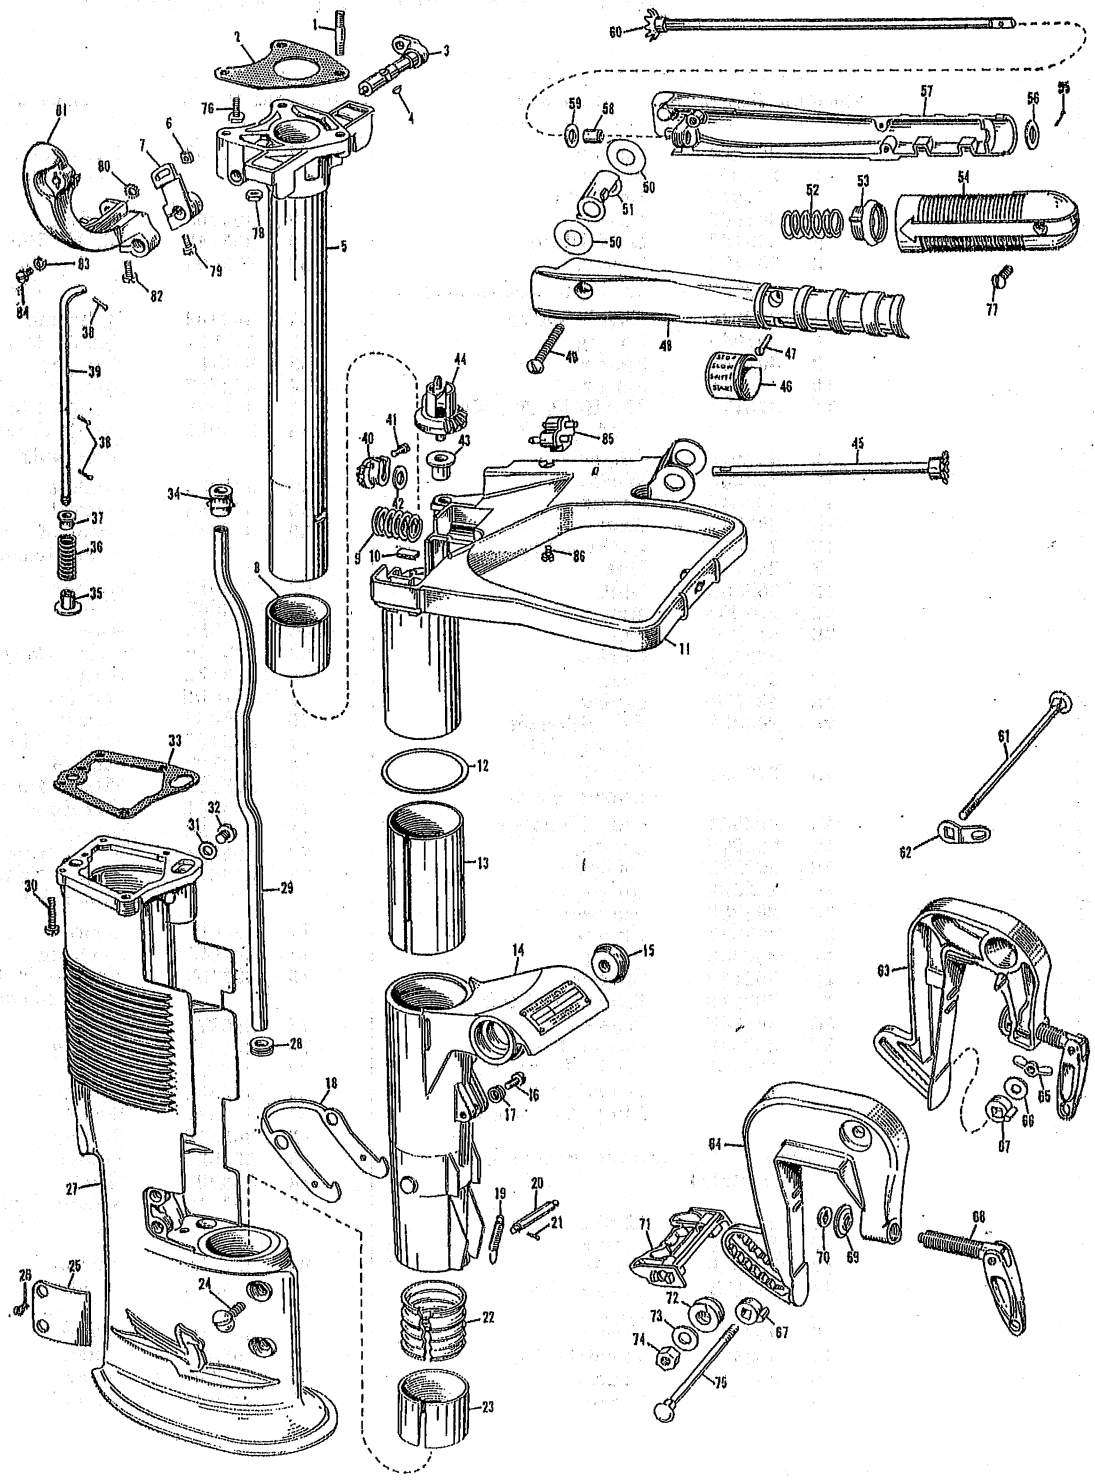

# LOWER UNIT AND STEERING HANDLE GROUP

PHOTO AND PART NUMBERS FOR  
LOWER UNIT AND STEERING HANDLE GROUP

Photo No.	Part No.	Name of Part	Photo No.	Part No.	Name of Part
1	15-149	Stud	46	303110	Plate
2	302232	Gasket	47	133452	Screw
3	375976	Shaft and Lever Assembly	48	303093	Steering Handle - Inner Half
4	25-271	Key	49	303078	Screw
5	375964	Flange and Drive-shaft Casing Assembly	50	303079	Washer
6	303189	Nut	51	303096	Cover
7	203268	Lever	52	301656	Spring
8	303075	Lining	53	303282	Friction Block
9	303077	Spring	54	303213	Grip
10	303076	Pad	55	300346	Groove Pin
11	375968	Steering Bracket and Bushing Assembly	56	303252	Washer
12	301892	Thrust Washer	57	376042	Steering Handle and Bushing Assembly
13	304132	Lining	58	302717	Bushing
14	375635	Swivel Bracket and Screw Assembly	59	302712	Washer
15	301983	Conical Washer	60	375977	Gear and Shaft Assembly
16	15-251	Screw	61	301984	Bolt
17	71-1085	Spring	62	300364	Link
18	302518	Locking Lever	63	375613	Stern Bracket and Clampscrew Assembly - Port
19	301898	Spring	64	375614	Stern Bracket and Clampscrew Assembly - Star
20	301895	Rod	65	41-59	Wing Nut
21	301974	Cotter Pin	66	37-154	Washer
22	301899	Rubber Bushing	67	301897	Lockplate
23	301900	Spacer	68	375742	Clampscrew, Swivel Plate and Retainer Assembly
24	303136	Screw	69	41-48	Swivel Plate
25	303135	Cover Plate	70	302420	Retainer
26	302681	Screw	71	302519	Thrust Socket
27	375998	Exhaust Housing Assembly	72	302051	Spring
28	302498	Grommet	73	25-196	Washer
29	303097	Water Tube	74	17-182	Nut
30	25-238	Screw	75	303232	Bolt
31	27-284	Washer	76	7-116	Screw
32	27-283	Flush Plug	77	302710	Screw
33	303138	Gasket	78	7-46	Nut
34	302497	Grommet	79	43-110	Screw
35	301915	Sleeve	80	51-137	External Lockwasher
36	301914	Spring	81	277223	Gear Shift Handle
37	301913	Sleeve	82	300258	Screw
38	15-268	Cotter Pin	83	19-124	Lockwasher
39	303101	Shift Rod	84	51-47	Screw
40	303142	Pinion	85	375788	Body Assembly
41	71-1352	Screw	86	303311	Screw
42	303107	Washer			
43	303140	Bushing			
44	303141	Gear			
45	375979	Gear and Shaft Assembly			