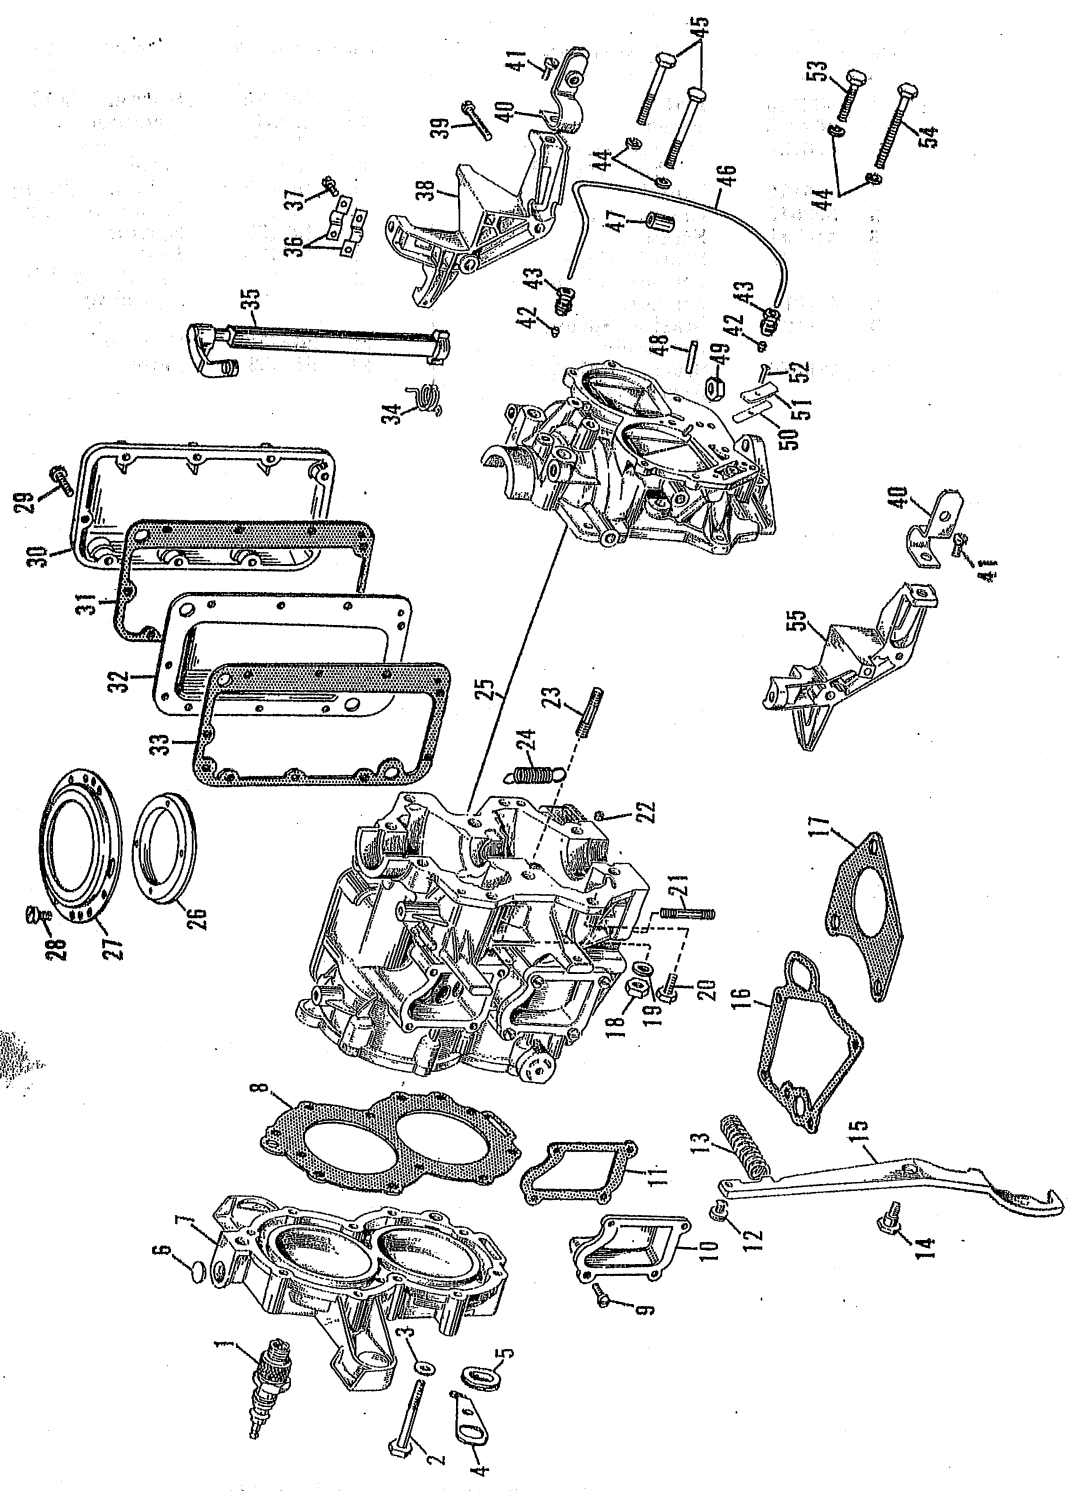

POWER HEAD GROUP

PHOTO AND PART NUMBERS FOR POWER HEAD GROUP

Photo No.	Part No.	Name of Part	Photo No.	Part No.	Name of Part
1	200322	Spark Plug	28	41-223	Screw
2	302009	Screw	29	132346	Screw
3	300399	Washer	30	303103	Cover
4	300455	Anchor	31	301853	Gasket
5	300454	Grommet	32	301849	Cover
6	27-309	Core Plug - Top	33	301854	Gasket
6	19-51	Core Plug - Bottom	34	303725	Spring
7	376130	Cylinder Head & Core Plug Assembly	35	303145	Lever
8	301862	Gasket	36	303109	Bearing Clamp
9	43-259	Screw	37	43-156	Screw
10	301848	Cover	38	303501	Bracket
11	301847	Gasket	39	41-178	Screw
12	203453	Bumper	40	376131	Spring & Nut Assembly
13	302587	Spring	41	43-156	Screw
14	302592	Screw	42	11-61	Gland
15	303485	Shifter Lock	43	41-105	Packing Nut
16	303138	Gasket	44	37-154	Washer
17	302232	Gasket	45	300355	Screw
18	7-46	Nut	46	376291	Oil Line Assembly
19	37-154	Washer	47	302811	Spacer
20	51-135	Screw	48	300402	Taper Pin
21	7-143	Stud	49	7-46	Nut
22	302037	Dowel	50	203235	Leaf Valve
23	21-170	Stud	51	203248	Plate
24	302827	Spring	52	19-191	Screw
25	376252	Cylinder & Crankcase Assembly	53	21-487	Screw
26	303277	Retaining Ring	54	25-242	Screw
27	303278	Support	55	303604	Bracket

See Page 22 for Numerical Part List

Order All Parts from Nearest Service Station or Dealer