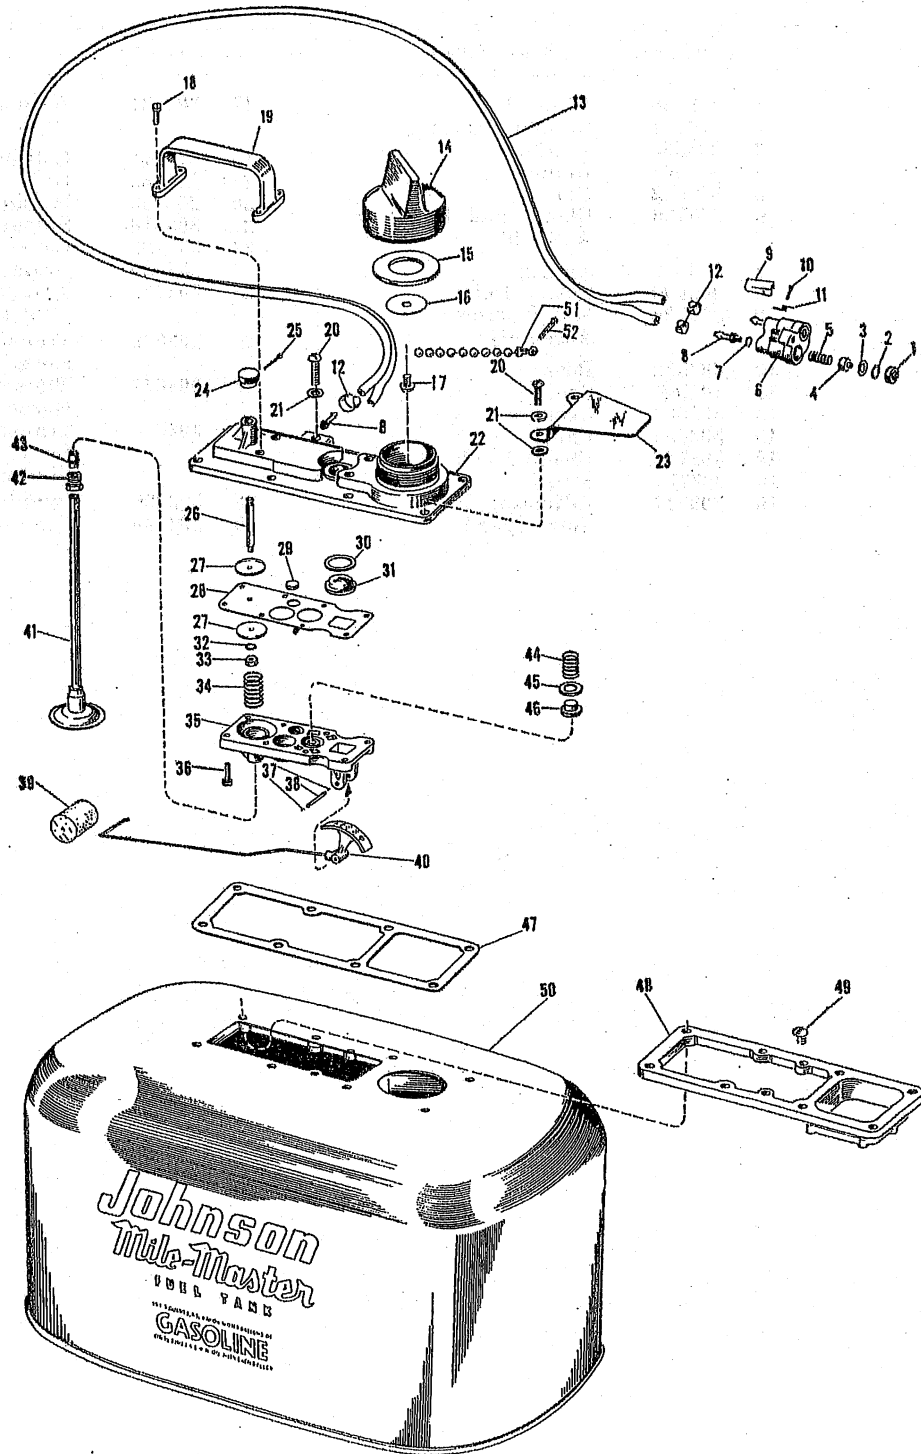

# MILE MASTER FUEL TANK ASSEMBLY

PHOTO AND PART NUMBERS FOR  
MILE MASTER FUEL TANK GROUP

Photo No.	Part No.	Name of Part	Photo No.	Part No.	Name of Part
1	301828	Retainer	28	302563	Diaphragm
2	301824	O-Ring	29	301802	Disc Valve
3	301827	Washer	30	302571	Seal
4	301826	Valve	31	302568	Glass
5	301825	Spring	32	301736	Lockwasher
6	375587	Fuel Connector Assembly	33	21-195	Nut
7	301819	Washer	34	301803	Spring
8	301820	Nipple	35	302555	Housing
9	301830	Lock	36	13-558	Screw
10	301832	Rivet	37	302654	Snap Ring
11	301829	Spring	38	302653	Pin
12	301822	Hose Clamp	39	302559	Float
13	301821	Hose	40	375778	Indicator Assembly
14	375817	Filler Cap Assembly	41	375846	Foot Valve Assembly
15	301835	Gasket	42	132691	Nut
16	302560	Plate	43	13-304	Gland
17	301837	Screw	44	302135	Spring
18	43-259	Screw	45	302137	Washer
19	302570	Handle	46	302136	Valve
20	132124	Screw	47	302557	Gasket
21	301814	Gaskets	48	302556	Support
22	302572	Housing	49	53-85	Screw
23	302802	Retainer	50	375774	Fuel Tank (Only)
24	301815	Push Button	51	301838	Chain
25	17-186	Cotter Pin	52	15-213	Cotter Pin
26	302561	Push Rod		(375777 Fuel Tank Assembly Complete)	
27	301800	Support			