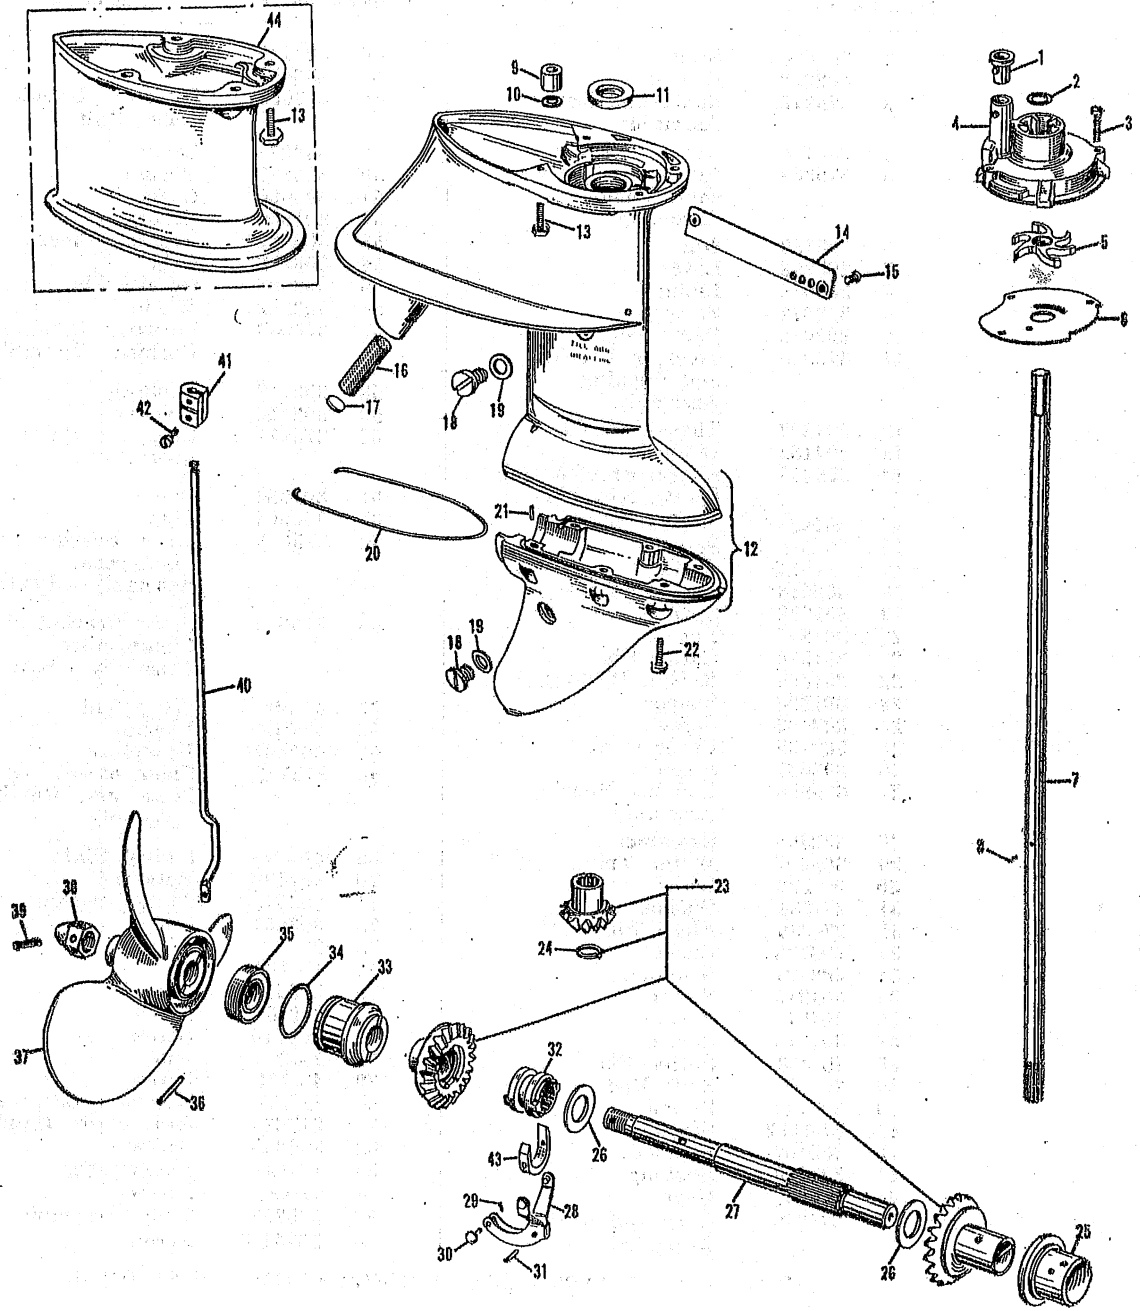

MODEL QDL-15 PARTS THAT DIFFER FROM MODEL QD-15

29	303258	Water Tube - QDL (See Page 17 for other QDL-15 Parts)
----	--------	--

See Page 22 for Numerical Part List

Order All Parts from Nearest Service Station or Dealer

# GEARCASE ASSEMBLY

PHOTO AND PART NUMBERS FOR GEARCASE ASSEMBLY

Photo No.	Part No.	Name of Part	Photo No.	Part No.	Name of Part
1	302497	Grommet	24	301888	Retaining Ring
2	303067	O-Ring	25	302496	Bearing
3	302508	Screw	26	301884	Thrust Washer
4	303070	Impeller Housing	27	302483	Propeller Shaft
5	375638	Impeller Assembly	28	375755	Shifter Lever and Pin Assembly
6	304086	Plate			
7	303481	Driveshaft	29	15-269	Cotter Pin
8	300771	Pin	30	302504	Pin
9	301878	Bushing	31	302501	Pivot Pin
10	301877	O-Ring	32	375711	Shifter Assembly
11	41-62	Seal	33	375751	Gearcase Head and Bearing Assembly
12	375784	Gearcase and Bearing Assembly			
13	302510	Screw	34	302493	O-Ring
14	302505	Cover	35	302495	Seal
15	302509	Screw	36	301923	Drive Pin
16	302757	Screen	37	375605	Propeller and Bushing Assembly
17	300314	Plug			
18	27-283	Plug	38	132477	Nut
19	27-284	Washer	39	302381	Cotter Pin
20	302513	Seal	40	303098	Shift Rod
21	300611	Dowel	41	303794	Connector
22	304070	Screw	42	303795	Screw
23	375844	Pinion, Gears and Bushing Assembly	43	302500	Cradle

MODEL QDL-15 PARTS THAT DIFFER FROM MODEL QD-15

7	303482	Driveshaft (QDL)
13	302510	Screw (QDL)
40	303257	Shift Rod (QDL)
44	303260	Gearcase Extension (QDL)

(See Page 15 for QDL Water Tube)

See Page 22 for Numerical Part List