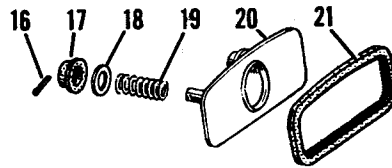

# SHROUD GROUP

Be Sure to Specify Model and Serial Number of Motor When Ordering Parts

PHOTO AND PART NUMBERS FOR SHROUD GROUP

Photo No.	Part No.	Name of Part	Photo No.	Part No.	Name of Part
1	303536	Hinge Pin	15	303521	Adjusting Lever - High Speed
2	*376385	Shroud Assembly	16	41-163	Cotter Pin
3	303565	Washer	17	303535	Grommet
4	303564	Bumper	18	202065	Washer
5	303522	Pin	19	303518	Spring
6	376129	Clamp & Lever Assembly	20	303528	Cover
7	303519	Spring	21	303529	Grommet
8	303590	Cotter Pin	22	304072	Transfer
9	376128	Wing Screw Assembly	23	303829	Transfer
10	303527	Grommet	24	303830	Transfer
11	303526	Control Panel	25	303828	Transfer
12	303718	Choke Knob	26	303824	Transfer
13	302761	Screw	27	203290	Bumper
14	303847	Adjusting Lever - Slow Speed	28	303796	Grommet
			29	376432	Clip & Strap Assembly