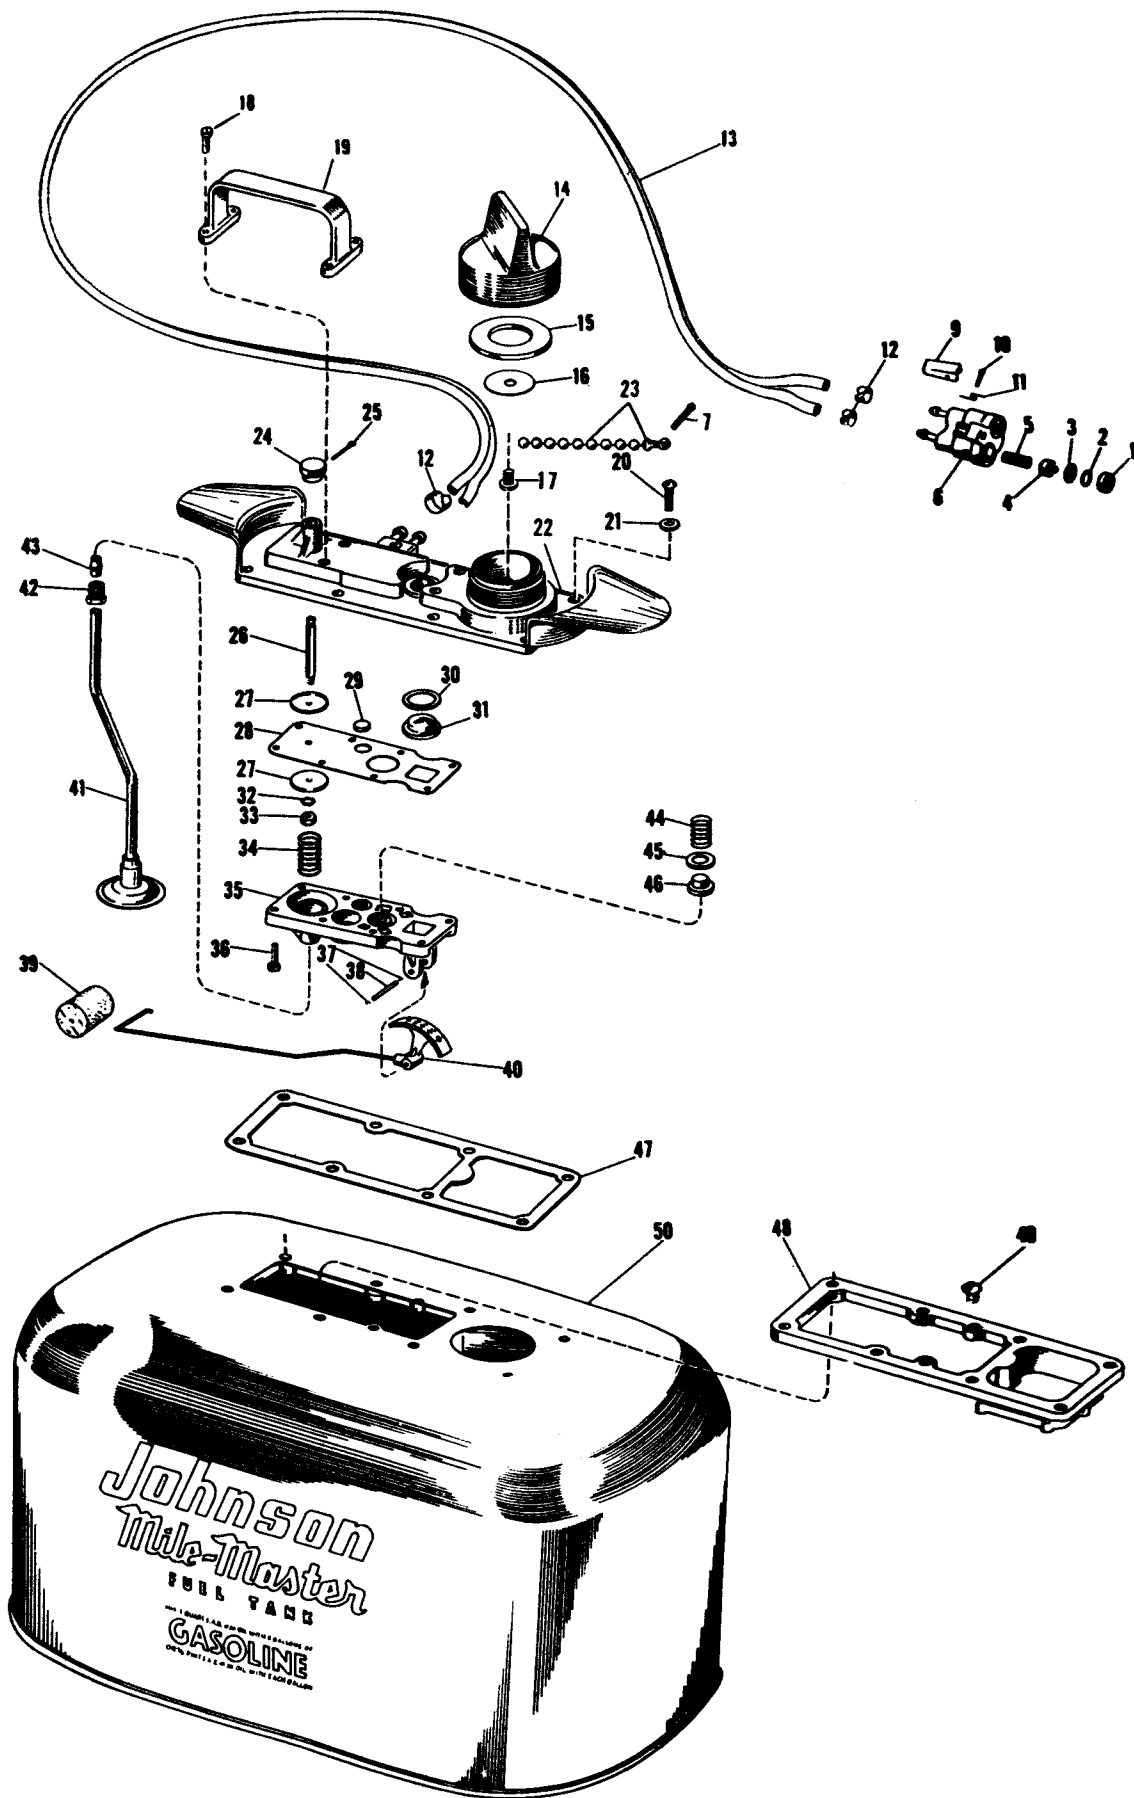

MILE MASTER FUEL TANK ASSEMBLY

**PHOTO AND PART NUMBERS FOR
MILE MASTER FUEL TANK ASSEMBLY**

Photo No.	Part No.	Name of Part	Photo No.	Part No.	Name of Part
1	301828	Retainer	28	302563	Diaphragm
2	301824	O-Ring	29	301802	Disc Valve
3	301827	Washer	30	302571	Seal
4	301826	Valve	31	302568	Glass
5	301825	Spring	32	301736	Lockwasher
6	375587	Fuel Connector Assembly	33	21-195	Nut
7	15-213	Cotter Pin	34	301803	Spring
9	301830	Lock	35	302555	Housing
10	301832	Rivet	36	13-558	Screw
11	301829	Spring	37	302654	Snap Ring
12	301822	Clamp	38	302653	Pin
13	303414	Hose	39	302559	Float
14	375817	Filler Cap Assembly	40	376192	Indicator Assembly
15	301835	Gasket	41	376191	Foot Valve Assembly
16	302560	Plate	42	132691	Nut
17	301837	Screw	43	13-304	Gland
18	13-558	Screw	44	302135	Spring
19	302570	Handle	45	302137	Washer
20	304137	Screw	46	302136	Valve
21	301814	Gasket	47	302557	Gasket
22	376276	Housing	48	302556	Support
23	301838	Chain	49	53-85	Screw
24	301815	Push Button	50	376092	Fuel Tank (Only)
25	17-186	Cotter Pin		(376095	Fuel Tank Assembly
26	302561	Push Rod		Complete)	
27	301800	Support			

Order All Parts from Nearest Service Station or Dealer