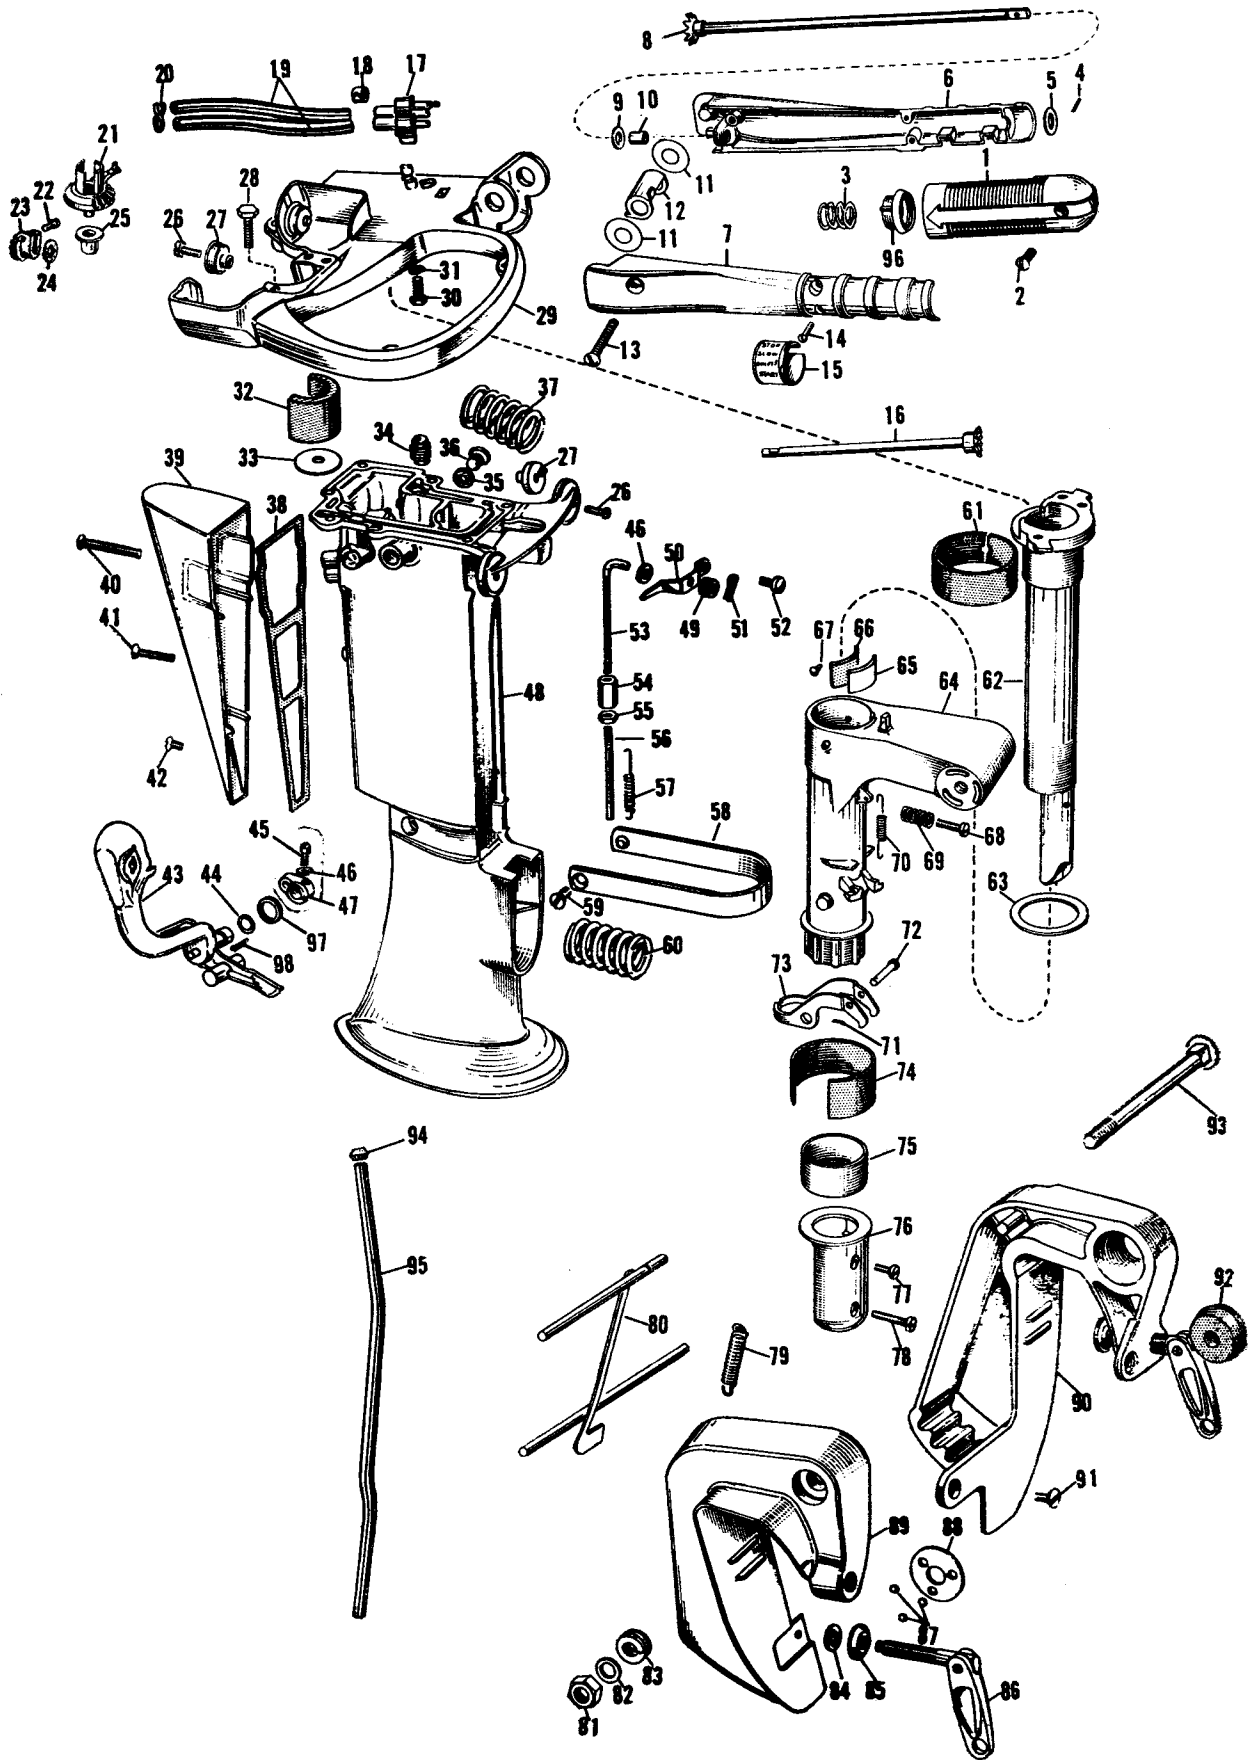

LOWER UNIT AND STEERING HANDLE GROUP

Be Sure to Specify Model and Serial Number of Motor When Ordering Parts

**PHOTO AND PART NUMBERS FOR
LOWER UNIT AND STEERING HANDLE GROUP**

Photo No.	Part No.	Name of Part	Photo No.	Part No.	Name of Part
1	303213	Grip	48	376267	Driveshaft Casing and Exhaust Tube Assembly
2	302710	Screw	49	303364	Grommet
3	301656	Spring	50	303409	Arm
4	300346	Groove Pin	51	550565	Cotter Pin
5	303252	Washer	52	303368	Shoulder Screw
6	376042	Steering Handle and Bushing Assembly - Outer Half	53	303408	Link
7	303093	Steering Handle - Inner Half	54	303706	Coupling
8	376416	Gear and Shaft Assembly - Long	55	85-64	Nut
9	302712	Washer	56	303705	Link
10	302717	Bushing	57	303465	Spring
11	303079	Washer	58	303392	Friction Band
12	303096	Cover	59	303397	Screw
13	303078	Screw	60	303461	Spring
14	133452	Screw	61	303370	Upper Liner
15	303110	Plate	62	303500	Pilot Shaft
16	376415	Gear and Shaft Assembly - Short	63	303359	Thrust Washer
17	375788	Body Assembly	64	*304131	Swivel Bracket
18	301822	Clamp	65	303363	Plate
19	303460	Hose	66	303697	Spacer
20	302647	Clamp	67	303696	Pin
21	303800	Gear	68	132679	Screw
22	71-1352	Screw	69	551113	Spring
23	303142	Pinion	70	303464	Spring
24	303107	Washer	71	303049	Cotter Pin
25	303140	Bushing	72	*304130	Rod
26	303394	Screw	73	*304129	Locking Lever
27	303369	Spring Retainer	74	303371	Shock Absorber
28	303398	Screw	75	303362	Sleeve
29	376269	Steering Bracket and Bushing Assembly	76	303372	Retainer
30	21-359	Screw	77	303393	Screw
31	51-137	Lockwasher	78	302677	Screw
32	303350	Support	79	202021	Spring
33	303353	Plate	80	*376395	Tilting Lever Assembly
34	303348	Nut	81	17-182	Nut
35	27-284	Gasket	82	25-196	Washer
36	27-283	Flush Plug	83	302051	Spring
37	303458	Spring	84	302420	Retainer
38	303586	Gasket	85	41-48	Swivel Plate
39	303585	Cover	86	375744	Clampscrew
40	303589	Screw	87	160084	Ball
41	303588	Screw	88	202617	Shim
42	303587	Screw	89	376082	Stern Bracket Assembly - Starboard
43	376268	Shift Lever and Shaft Assembly	90	376081	Stern Bracket Assembly - Port
44	303191	O-Ring	91	303396	Screw
45	303714	Screw	92	301983	Conical Washer
46	303715	Washer	93	303349	Tilting Bolt
47	303354	Lever	94	7-261	Gland
			95	303389	Water Tube
			96	303282	Friction Block
			97	303775	Washer
			98	303236	Spring

*Model CD-12 Motors built Prior to Serial #1221830 Order Following like Part:

64	303406	Swivel Bracket
72	303436	Rod

73	303421	Locking Lever
80	376063	Tilting Lever Assembly

MODEL CDL-12 PARTS THAT DIFFER FROM MODEL CD-12

37	203450	Spring - Upper Mount	60	203451	Spring - Lower Mount
			95	303668	Water Tube

See Page 17 For Additional Model CDL-12 Parts

Order All Parts from Nearest Service Station or Dealer