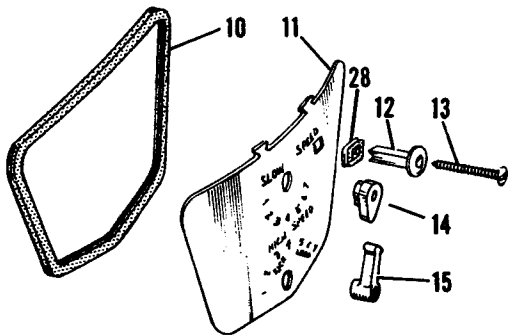

# SHROUD GROUP

Be Sure to Specify Model and Serial Number of Motor When Ordering Parts

PHOTO AND PART NUMBERS FOR SHROUD GROUP

Photo No.	Part No.	Name of Part	Photo No.	Part No.	Name of Part
1	303536	Hinge Pin	15	303521	Adjusting Lever - High Speed
2	*376385	Shroud Assembly	16	41-163	Cotter Pin
3	303565	Washer	17	303535	Grommet
4	303564	Bumper	18	202065	Washer
5	303522	Pin	19	303518	Spring
6	376129	Clamp & Lever Assembly	20	303528	Cover
7	303519	Spring	21	303529	Grommet
8	303590	Cotter Pin	22	304072	Transfer
9	376128	Wing Screw Assembly	23	303829	Transfer
10	303527	Grommet	24	303830	Transfer
11	303526	Control Panel	25	303828	Transfer
12	303718	Choke Knob	26	303824	Transfer
13	302761	Screw	27	203290	Bumper
14	303847	Adjusting Lever - Slow Speed	28	303796	Grommet
			29	376432	Clip & Strap Assembly