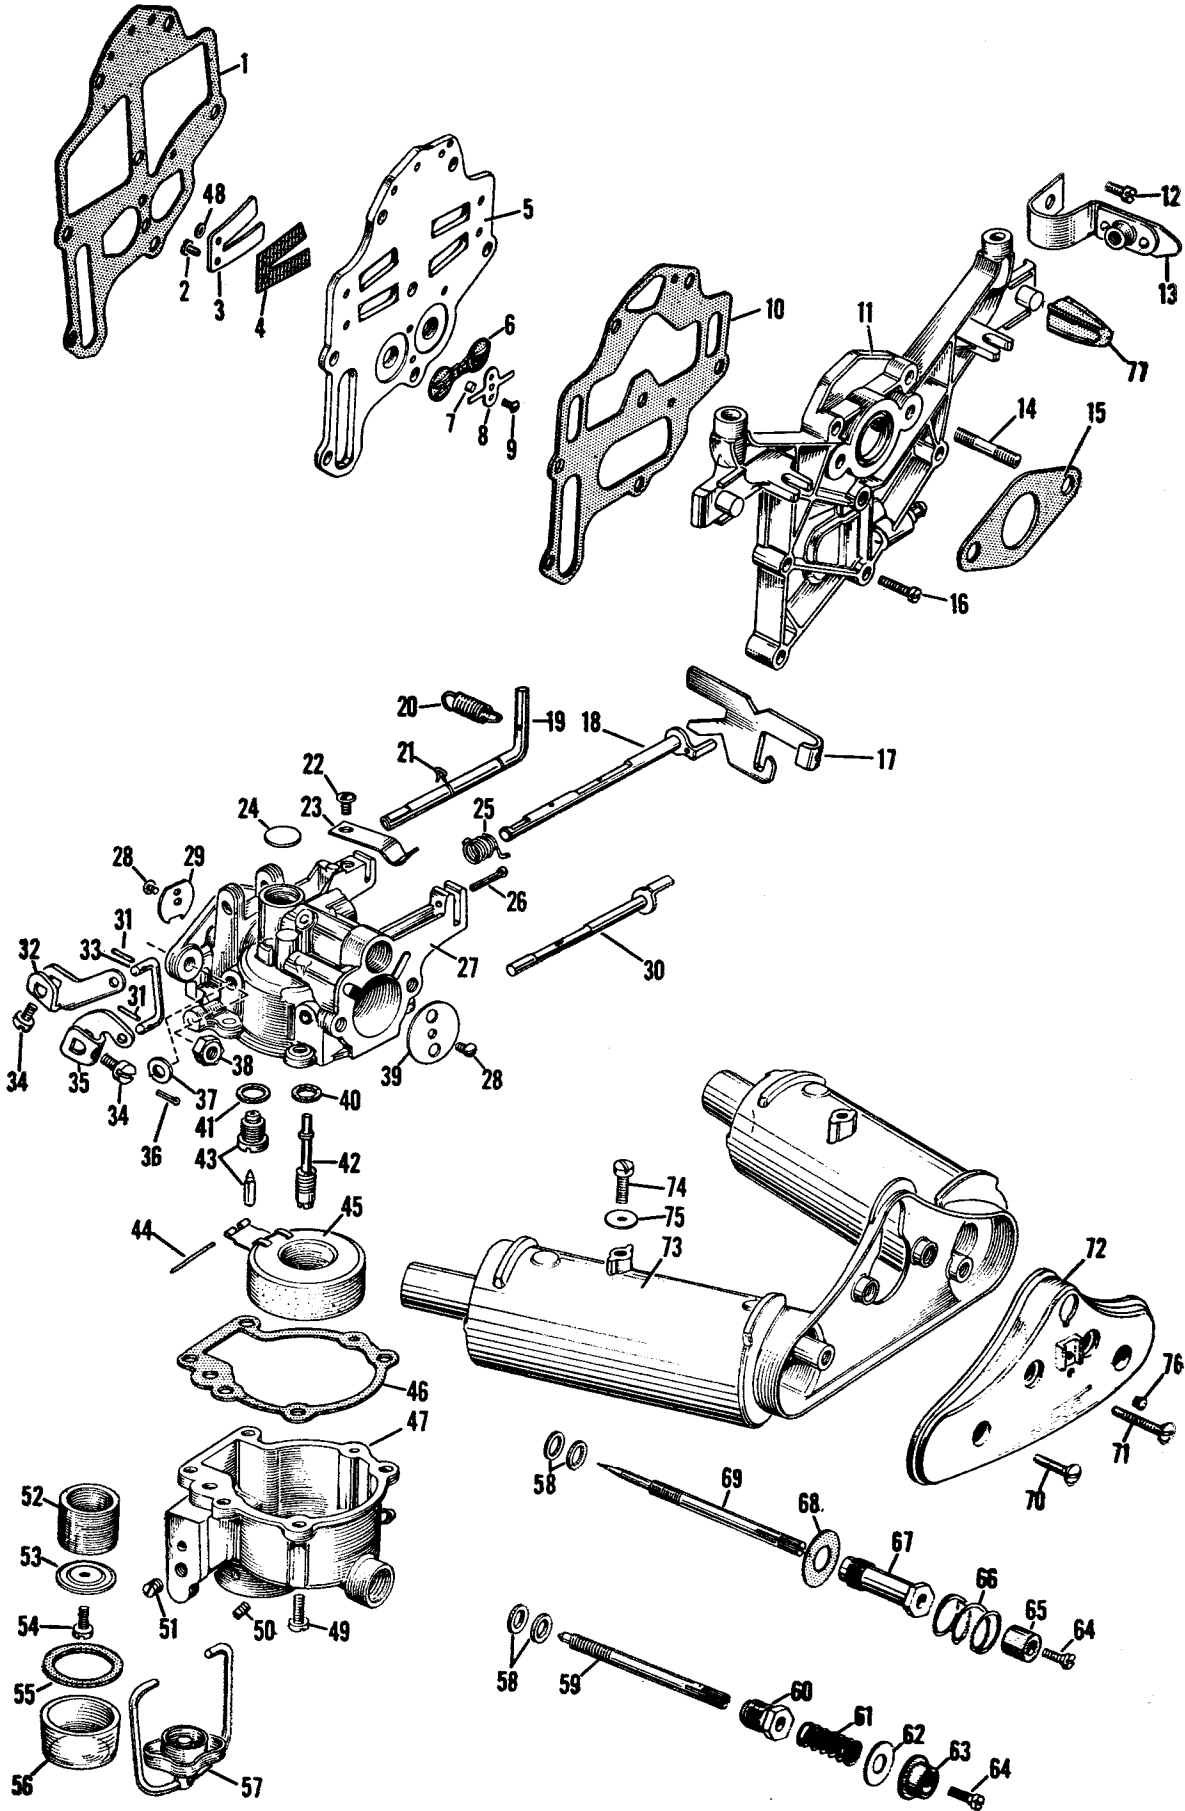

# CARBURETOR AND LEAF VALVE GROUP

PHOTO AND PART NUMBERS FOR  
CARBURETOR AND LEAF VALVE GROUP

Photo No.	Part No.	Name of Part	Photo No.	Part No.	Name of Part
1	*304114	Gasket	39	303444	Choke Valve
2	303761	Screw	40	302984	Gasket
3	202668	Leaf Stop	41	301996	Gasket
4	202667	Leaf Valve	42	303447	Nozzle
5	*304115	Leaf Plate	43	375985	Float Valve and Seat Assembly
	*(376292)	Leaf Plate Assembly	44	300096	Hinge Pin
6	302042	Check Valve	45	375919	Float and Float Arm Assembly
7	302046	Spacer	46	302994	Gasket
8	302048	Spring	47	376404	Float Chamber and Nipple Assembly
9	19-191	Screw	48	303762	Washer
10	*304116	Gasket	49	71-1589	Screw
11	*375382	Intake Manifold	50	303041	Screw
12	43-156	Screw	51	303125	Screw Plug
13	376131	Spring and Nut Assembly	52	303133	Filter Element
14	85-101	Stud	53	303134	Retainer
15	303437	Gasket	54	132509	Screw
16	133451	Screw	55	303122	Gasket
17	302997	Rod - Choke	56	303121	Filter Bowl
18	375922	Throttle Shaft and Lever Assembly	57	376231	Filter Yoke Assembly
19	303708	Follower	58	43-123	Packing
20	203166	Spring	59	303449	Needle Valve - High Speed
21	71-1052	Clip	60	300179	Nut
22	302430	Screw	61	303518	Spring
23	302977	Spring	62	202065	Washer
24	27-309	Plug	63	303535	Grommet
25	302996	Spring	64	551517	Screw
26	21-163	Cotter Pin	65	303532	Sleeve
27	376232	Carburetor Body and Plug Assembly (376100 Carburetor Assembly Complete)	66	303548	Spring
28	303760	Screw	67	303479	Nut
29	303446	Throttle Valve	68	203355	Washer
30	375921	Choke Shaft and Lever Assembly	69	303448	Needle Valve - Slow Speed
31	41-110	Pin	70	302124	Screw
32	203163	Lever	71	200931	Screw
33	203164	Link	72	203387	Cover
34	71-1038	Screw	73	277286	Loading Tube and Air Silencer Assembly
35	302978	Lever	74	25-74	Screw
36	303049	Cotter Pin	75	21-200	Washer
37	303048	Washer	76	203652	Button Plug
38	19-136	Nut			